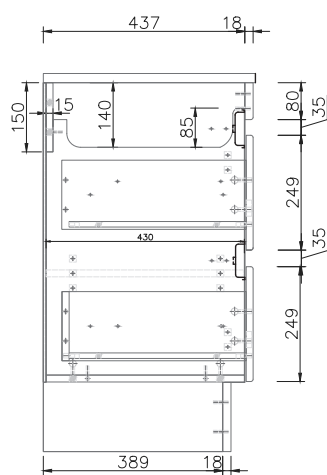

### Features

- Floorstanding
- Soft Close Doors & Drawers
- Negative detail finger pull
- Cabinet:  
White - 2-Pack Urethane on MRF  
Colour - Laminate Finish
- Slab Top Options:  
20mm Quartz Top  
35mm StoneCast Top
- Dimensions: H820/835 x W900 x D465

### Technical Details

Note: All measurements shown are in millimetres. Sizes are nominal.

FRON

SIDE VIEW

TOP VIEW

#### Quarto Round 310mm

H110 x W310  
White - Code: A  
Black - Code: E