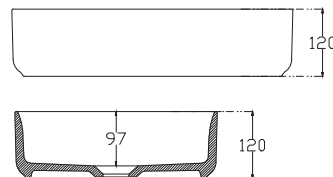

Toni Oval

White
H120 x W360 x L500
Code: C