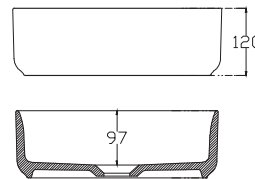

Toni Round 360mm

H120 x W360
White - Code: B