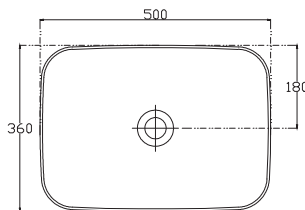

Toni Rectangular

White
H120 x W360 x L500
Code: D