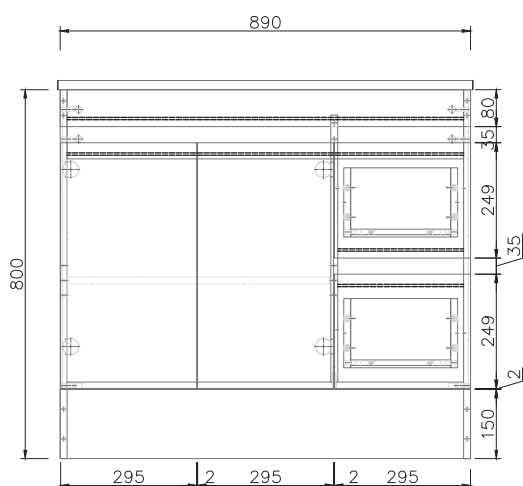

### Features

- Floorstanding
- Soft Close Doors & Drawers
- Negative detail finger pull
- Cabinet:  
White - 2-Pack Urethane on MRF  
Colour - Laminate Finish
- Slab Top Options:  
20mm Quartz Top  
35mm StoneCast Top
- Dimensions: H820/835 x W900 x D465

### Technical Details

Note: All measurements shown are in millimetres. Sizes are nominal.

FRON

SIDE VIEW

TOP VIEW