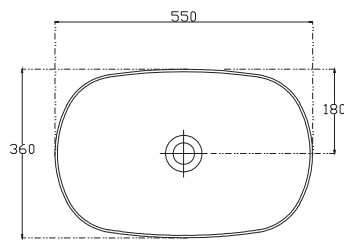

Toni Oval

White
H120 x W360 x L500
Code: C