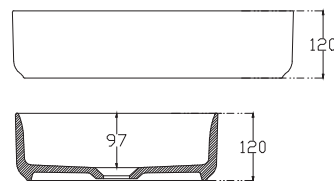

Toni Rectangular

White
H120 x W360 x L500
Code: D