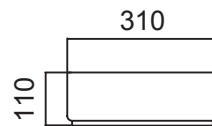

Vessel Basin Options

Quarto Round 310mm

H110 x W310
White - Code: A
Black - Code: E