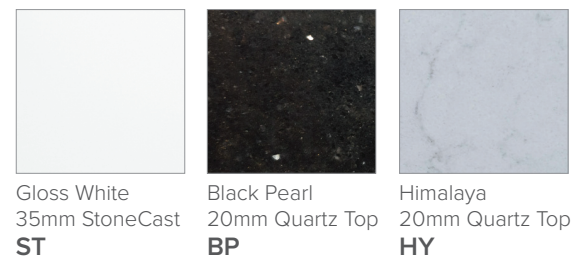

StoneCast & Quartz Slab Top Options