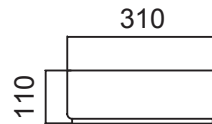

Vessel Basin Options

Quarto Round 310mm

H110 x W310
White - Code: A
Black - Code: E