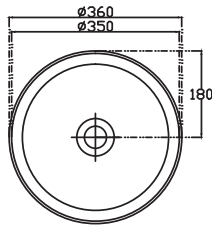

Toni Round 360mm

H120 x W360
White - Code: B