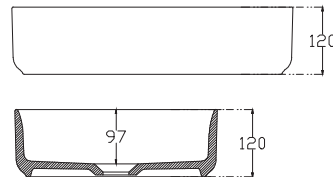

Toni Oval

White
H120 x W360 x L500
Code: C