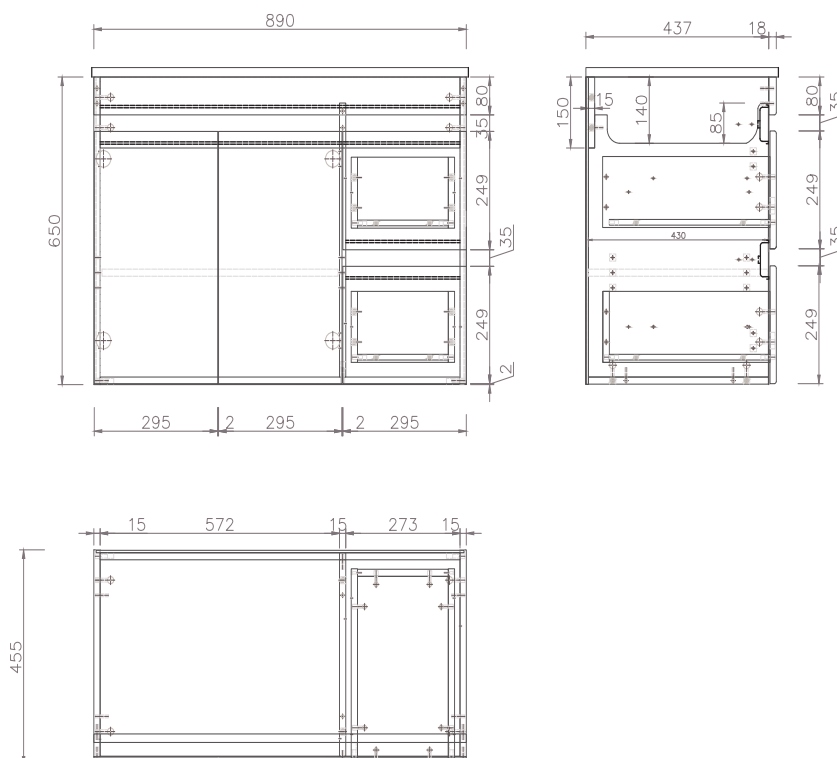

## Arc 900mm 2 Door, 2 Drawer Wall Hung Vanity

### Features

- Wall Hung
- Soft Close Doors & Drawers
- Negative detail finger pull
- Cabinet:  
White - 2-Pack Urethane on MRF  
Colour - Laminate Finish
- Slab Top Options:  
20mm Quartz Top  
35mm StoneCast Top
- Dimensions: H670/685 x W900 x D465

### Cabinet Options

### Technical Details

Note: All measurements shown are in millimetres. Sizes are nominal.