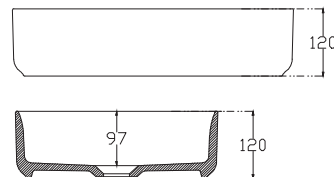

Toni Rectangular

White
H120 x W360 x L500
Code: D