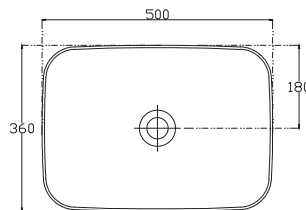

Toni Rectangular

White
H120 x W360 x L500
Code: D