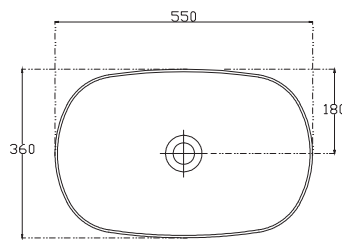

Toni Oval

White
H120 x W360 x L500
Code: C