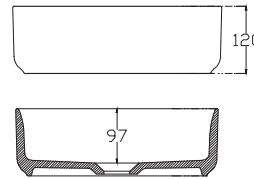

Toni Round 360mm

H120 x W360
White - Code: B