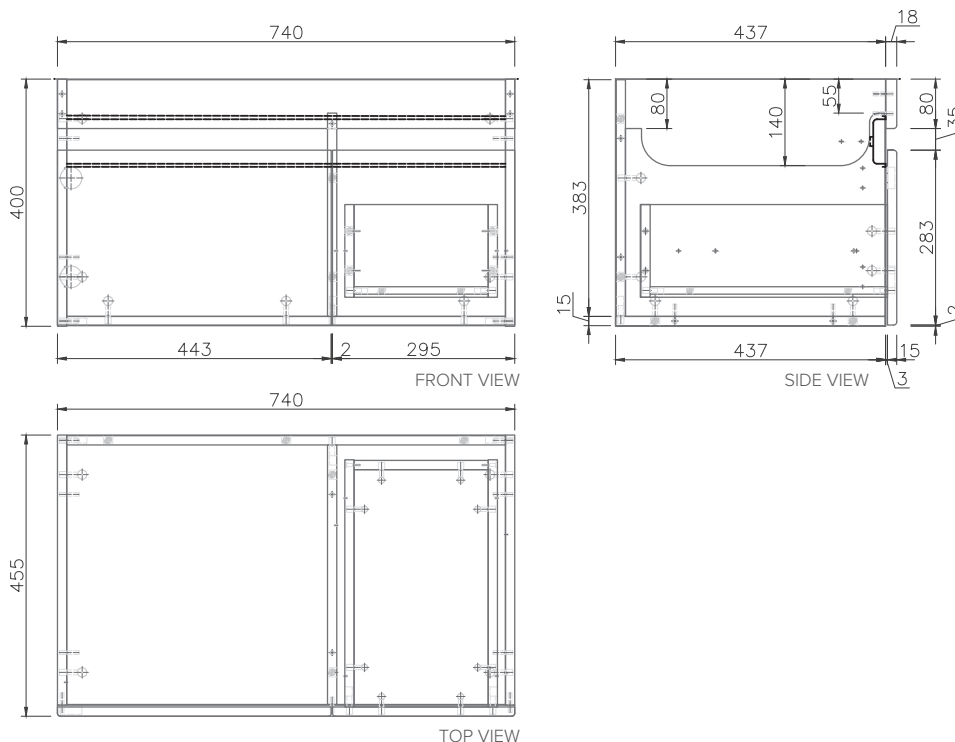

SPECIFICATION SHEET

Arc 750mm 1 Door, 1 Drawer Wall Vanity

Features

- Wall Hung
- Soft Close Door & Drawer
- Negative detail finger pull
- Cabinet:
White - 2-Pack Urethane on MRF
Colour - Laminate Finish
- Slab Top Options:
20mm Quartz Top
35mm StoneCast Top
- Dimensions: H420/435 x W750 x D465

SPECIFICATION SHEET

Slab Top & Vessel Basin Options

Slab Top

StoneCast 35mm - Code: ST
Quartz 20mm - Code: BP (Black Pearl) or HY (Himalaya)

Available in sizes:
750, 900, 1200

Vessel Basin Options

Quarto Round 310mm

H110 x W310
White - Code: A
Black - Code: E

Toni Round 360mm

H120 x W360
White - Code: B

Toni Oval

White
H120 x W360 x L500
Code: C

Toni Rectangular

White
H120 x W360 x L500
Code: D

Quarto Round 360mm

H120 x W360
Black - Code: F