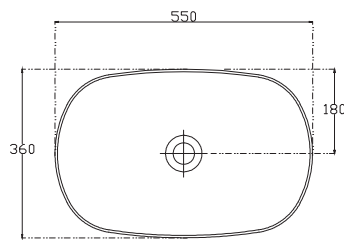

SPECIFICATION SHEET

Arc 750mm 1 Door, 1 Drawer Wall Vanity

Features

- Wall Hung
- Soft Close Door & Drawer
- Negative detail finger pull
- Cabinet:
White - 2-Pack Urethane on MRF
Colour - Laminate Finish
- Slab Top Options:
20mm Quartz Top
35mm StoneCast Top
- Dimensions: H420/435 x W750 x D465

SPECIFICATION SHEET

Slab Top & Vessel Basin Options

Slab Top

StoneCast 35mm - Code: ST
Quartz 20mm - Code: BP (Black Pearl) or HY (Himalaya)

Available in sizes:
750, 900, 1200

Vessel Basin Options

Quarto Round 310mm

H110 x W310
White - Code: A
Black - Code: E

Toni Round 360mm

H120 x W360
White - Code: B

Toni Oval

White
H120 x W360 x L500
Code: C

Toni Rectangular

White
H120 x W360 x L500
Code: D

Quarto Round 360mm