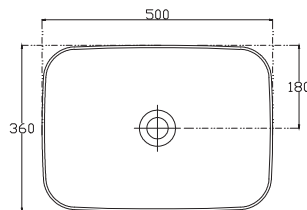

SPECIFICATION SHEET

Arc 750mm 1 Door, 1 Drawer Wall Vanity

Features

- Wall Hung
- Soft Close Door & Drawer
- Negative detail finger pull
- Cabinet:
White - 2-Pack Urethane on MRF
Colour - Laminate Finish
- Slab Top Options:
20mm Quartz Top
35mm StoneCast Top
- Dimensions: H420/435 x W750 x D465

SPECIFICATION SHEET

Slab Top & Vessel Basin Options

Slab Top

StoneCast 35mm - Code: ST
Quartz 20mm - Code: BP (Black Pearl) or HY (Himalaya)

Available in sizes:
750, 900, 1200

Vessel Basin Options

Quarto Round 310mm

H110 x W310
White - Code: A
Black - Code: E

Toni Round 360mm

H120 x W360
White - Code: B

Toni Oval

White
H120 x W360 x L500
Code: C

Toni Rectangular

White
H120 x W360 x L500
Code: D

Quarto Round 360mm