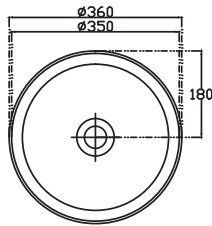

SPECIFICATION SHEET

Arc 750mm 1 Door, 1 Drawer Wall Vanity

Features

- Wall Hung
- Soft Close Door & Drawer
- Negative detail finger pull
- Cabinet:
White - 2-Pack Urethane on MRF
Colour - Laminate Finish
- Slab Top Options:
20mm Quartz Top
35mm StoneCast Top
- Dimensions: H420/435 x W750 x D465

SPECIFICATION SHEET

Slab Top & Vessel Basin Options

Slab Top

StoneCast 35mm - Code: ST
Quartz 20mm - Code: BP (Black Pearl) or HY (Himalaya)

Available in sizes:
750, 900, 1200

Vessel Basin Options

Quarto Round 310mm

H110 x W310
White - Code: A
Black - Code: E

Toni Round 360mm

H120 x W360
White - Code: B

Toni Oval

White
H120 x W360 x L500
Code: C

Toni Rectangular

White
H120 x W360 x L500
Code: D

Quarto Round 360mm