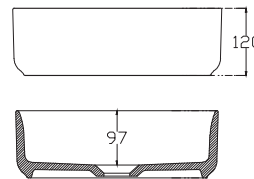

SPECIFICATION SHEET

Arc 750mm 1 Door, 1 Drawer Wall Vanity

Features

- Wall Hung
- Soft Close Door & Drawer
- Negative detail finger pull
- Cabinet:
White - 2-Pack Urethane on MRF
Colour - Laminate Finish
- Slab Top Options:
20mm Quartz Top
35mm StoneCast Top
- Dimensions: H420/435 x W750 x D465

SPECIFICATION SHEET

Slab Top & Vessel Basin Options

Slab Top

StoneCast 35mm - Code: ST
Quartz 20mm - Code: BP (Black Pearl) or HY (Himalaya)

Available in sizes:
750, 900, 1200

Vessel Basin Options

Quarto Round 310mm

H110 x W310
White - Code: A
Black - Code: E

Toni Round 360mm

H120 x W360
White - Code: B

Toni Oval

White
H120 x W360 x L500
Code: C

Toni Rectangular

White
H120 x W360 x L500
Code: D

Quarto Round 360mm