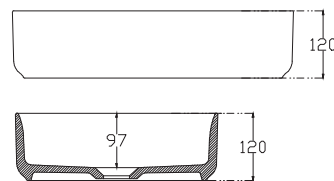

SPECIFICATION SHEET

Arc 750mm 1 Door, 1 Drawer Wall Vanity

Features

- Wall Hung
- Soft Close Door & Drawer
- Negative detail finger pull
- Cabinet:
White - 2-Pack Urethane on MRF
Colour - Laminate Finish
- Slab Top Options:
20mm Quartz Top
35mm StoneCast Top
- Dimensions: H420/435 x W750 x D465

SPECIFICATION SHEET

Slab Top & Vessel Basin Options

Slab Top

StoneCast 35mm - Code: ST
Quartz 20mm - Code: BP (Black Pearl) or HY (Himalaya)

Available in sizes:
750, 900, 1200

Vessel Basin Options

Quarto Round 310mm

H110 x W310
White - Code: A
Black - Code: E

Toni Round 360mm

H120 x W360
White - Code: B

Toni Oval

White
H120 x W360 x L500
Code: C

Toni Rectangular

White
H120 x W360 x L500
Code: D

Quarto Round 360mm