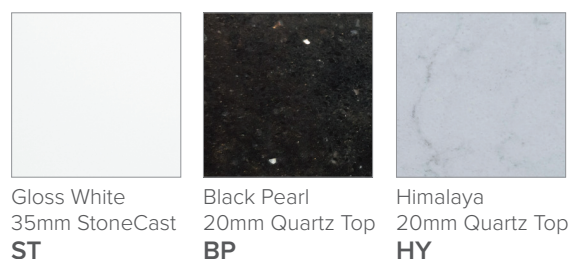

StoneCast & Quartz Slab Top Options