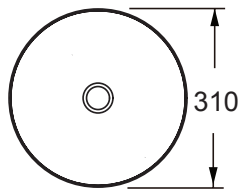

SPECIFICATION SHEET

Slab Top & Vessel Basin Options

Slab Top

StoneCast 35mm - Code: ST
Quartz 20mm - Code: BP (Black Pearl) or HY (Himalaya)

Available in sizes:
750, 900, 1200

Vessel Basin Options

Quarto Round 310mm

H110 x W310
White - Code: A
Black - Code: E

Toni Round 360mm

H120 x W360
White - Code: B

Toni Oval

White
H120 x W360 x L500
Code: C

Toni Rectangular

White
H120 x W360 x L500
Code: D

Quarto Round 360mm