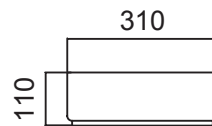

SPECIFICATION SHEET

Slab Top & Vessel Basin Options

Slab Top

StoneCast 35mm - Code: ST
Quartz 20mm - Code: BP (Black Pearl) or HY (Himalaya)

Available in sizes:
750, 900, 1200

Vessel Basin Options

Quarto Round 310mm

H110 x W310
White - Code: A
Black - Code: E

Toni Round 360mm

H120 x W360
White - Code: B

Toni Oval

White
H120 x W360 x L500
Code: C

Toni Rectangular

White
H120 x W360 x L500
Code: D

Quarto Round 360mm