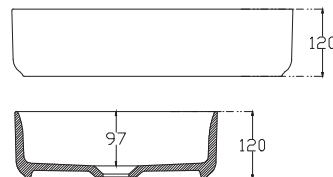

SPECIFICATION SHEET

Arc 750mm 1 Door, 1 Drawer Wall Vanity

Features

- Wall Hung
- Soft Close Door & Drawer
- Negative detail finger pull
- Cabinet:
White - 2-Pack Urethane on MRF
Colour - Laminate Finish
- Slab Top Options:
20mm Quartz Top
35mm StoneCast Top
- Dimensions: H420/435 x W750 x D465

SPECIFICATION SHEET

Slab Top & Vessel Basin Options

Slab Top

StoneCast 35mm - Code: ST
Quartz 20mm - Code: BP (Black Pearl) or HY (Himalaya)

Available in sizes:
750, 900, 1200

Vessel Basin Options

Quarto Round 310mm

H110 x W310
White - Code: A
Black - Code: E

Toni Round 360mm

H120 x W360
White - Code: B

Toni Oval

White
H120 x W360 x L500
Code: C

Toni Rectangular

White
H120 x W360 x L500
Code: D

Quarto Round 360mm