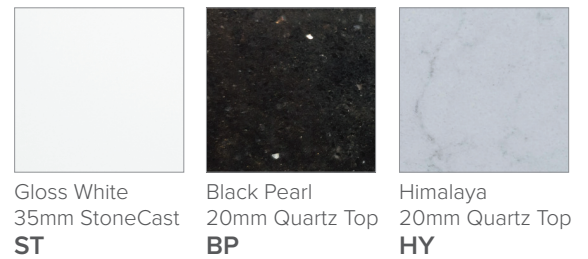

StoneCast & Quartz Slab Top Options