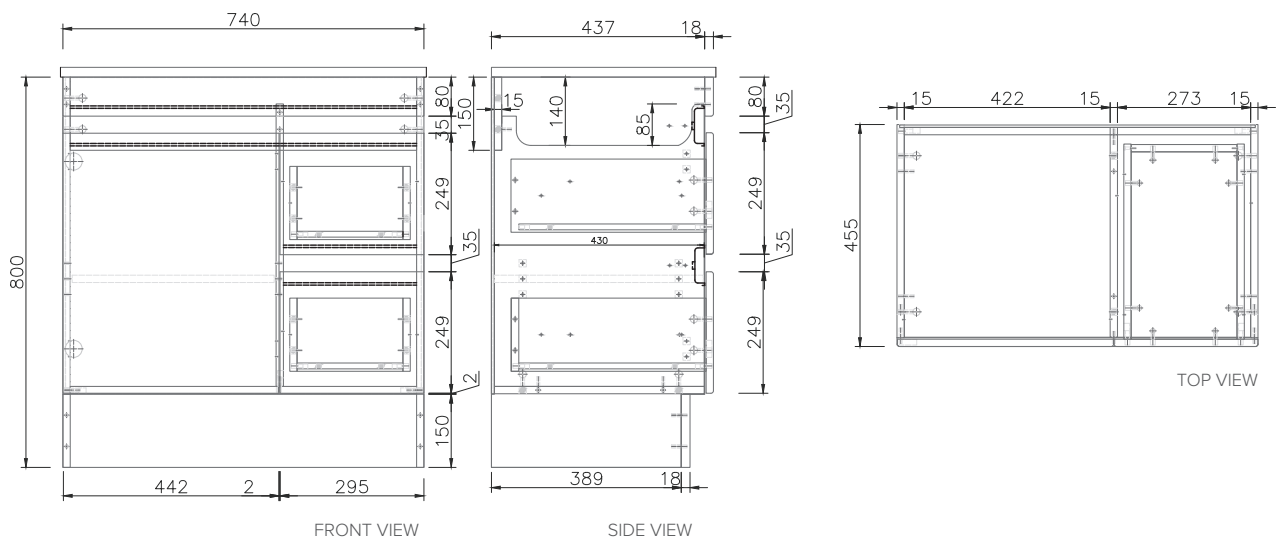

### Features

- Floorstanding
- Soft Close Door & Drawers
- Negative detail finger pull
- Cabinet:  
White - 2-Pack Urethane on MRF  
Colour - Laminate Finish
- Slab Top Options:  
20mm Quartz Top  
35mm StoneCast Top
- Dimensions: H820/835 x W750 x D465

### Cabinet Options

### Technical Details

Note: All measurements shown are in millimetres. Sizes are nominal.

#### Quarto Round 310mm

H110 x W310  
White - Code: A  
Black - Code: E