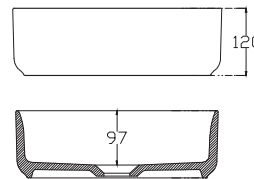

Toni Round 360mm

H120 x W360
White - Code: B