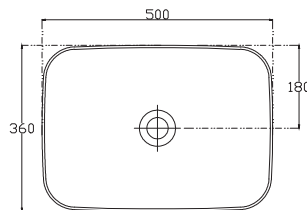

Toni Rectangular

White
H120 x W360 x L500
Code: D