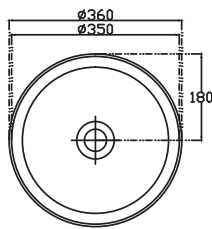

Toni Round 360mm

H120 x W360
White - Code: B