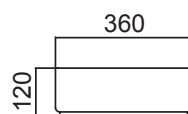

SPECIFICATION SHEET

Slab Top & Vessel Basin Options

Slab Top

StoneCast 35mm - Code: ST
Quartz 20mm - Code: BP (Black Pearl) or HY (Himalaya)

Available in sizes:
750, 900, 1200

Vessel Basin Options

Quarto Round 310mm

H110 x W310
White - Code: A
Black - Code: E

Quarto Round 360mm

H120 x W360
White - Code: B
Black - Code: F

Quarto Oval

White
H100 x W350 x L550
Code: C

Quarto Rectangular

White
H100 x W340 x L550
Code: D