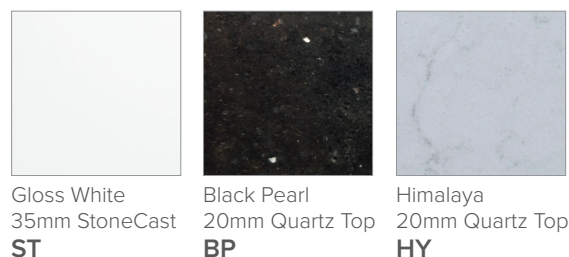

StoneCast & Quartz Slab Top Options