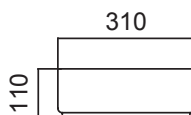

SPECIFICATION SHEET

Slab Top & Vessel Basin Options

Slab Top

StoneCast 35mm - Code: ST
Quartz 20mm - Code: BP (Black Pearl) or HY (Himalaya)

Available in sizes:
750, 900, 1200

Vessel Basin Options

Quarto Round 310mm

H110 x W310
White - Code: A
Black - Code: E

Quarto Round 360mm

H120 x W360
White - Code: B
Black - Code: F

Quarto Oval

White
H100 x W350 x L550
Code: C

Quarto Rectangular

White
H100 x W340 x L550
Code: D