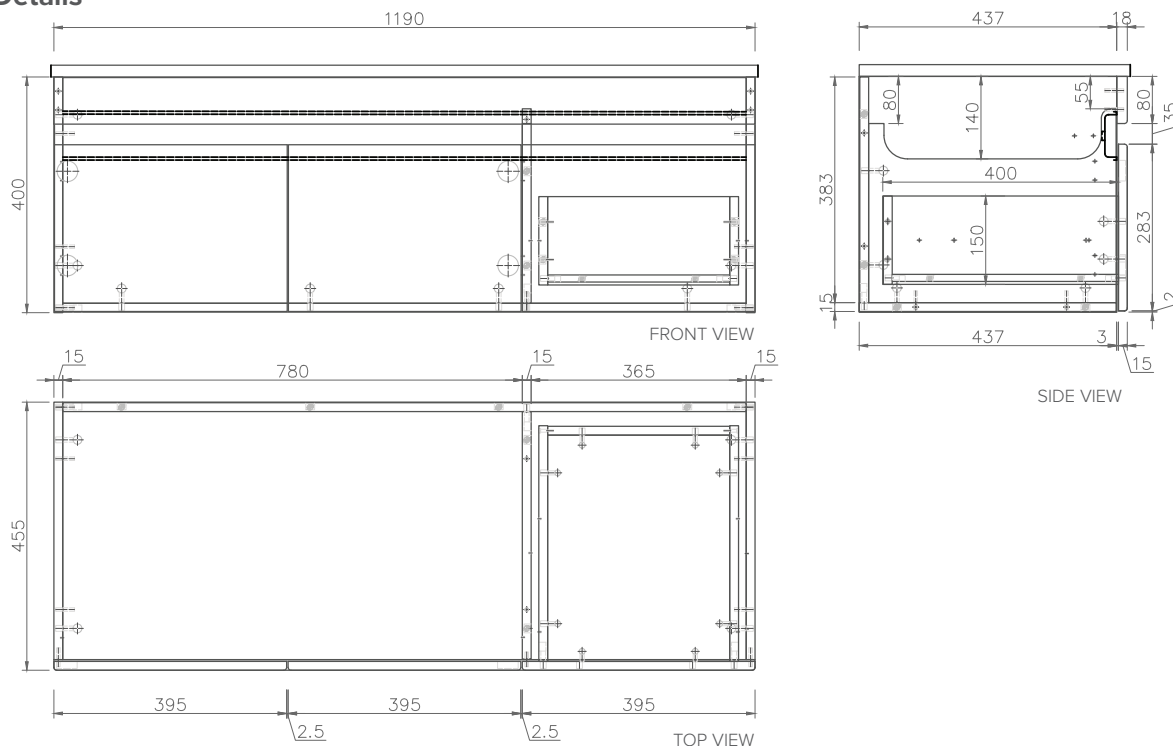

SPECIFICATION SHEET

Arc 1200mm 2 Door, 1 Drawer Wall Vanity

Features

- Wall Hung
- Soft Close Doors & Drawer
- Negative detail finger pull
- Cabinet:
White - 2-Pack Urethane on MRF
Colour - Laminate Finish
- Slab Top Options:
20mm Quartz Top
35mm StoneCast Top
- Dimensions: H420/435 x W1200 x D465

Cabinet Options

StoneCast & Quartz Slab Top Options

Note: To order a Slab Top, add the slab top code to the cabinet code.

Technical Details

Note: All measurements shown are in millimetres. Sizes are nominal.

SPECIFICATION SHEET

Slab Top & Vessel Basin Options

Slab Top

StoneCast 35mm - Code: ST
Quartz 20mm - Code: BP (Black Pearl) or HY (Himalaya)

Available in sizes:
750, 900, 1200

Vessel Basin Options

Quarto Round 310mm

H110 x W310
White - Code: A
Black - Code: E

Quarto Round 360mm

H120 x W360
White - Code: B
Black - Code: F

Quarto Oval

White
H100 x W350 x L550
Code: C

Quarto Rectangular

White
H100 x W340 x L550
Code: D