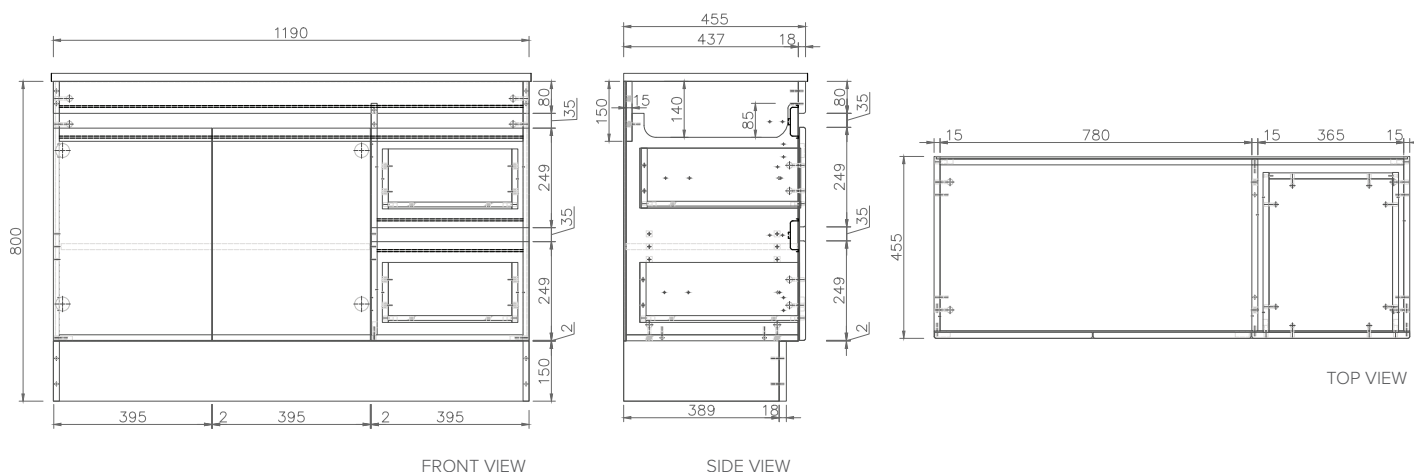

SPECIFICATION SHEET

Arc 1200mm 2 Door, 2 Drawer Floor Vanity

Features

- Floorstanding
- Soft Close Doors & Drawers
- Negative detail finger pull
- Cabinet:
White - 2-Pack Urethane on MRF
Colour - Laminate Finish
- Slab Top Options:
20mm Quartz Top
35mm StoneCast Top
- Dimensions: H820/835 x W1200 x D465

Cabinet Options

StoneCast & Quartz Slab Top Options

Note: To order a Slab Top, add the slab top code to the cabinet code.

Technical Details

Note: All measurements shown are in millimetres. Sizes are nominal.

SPECIFICATION SHEET

Slab Top & Vessel Basin Options

Slab Top

StoneCast 35mm - Code: ST
Quartz 20mm - Code: BP (Black Pearl) or HY (Himalaya)

Available in sizes:
750, 900, 1200

Vessel Basin Options

Quarto Round 310mm

H110 x W310
White - Code: A
Black - Code: E

Quarto Round 360mm

H120 x W360
White - Code: B
Black - Code: F

Quarto Oval

White
H100 x W350 x L550
Code: C

Quarto Rectangular

White
H100 x W340 x L550
Code: D