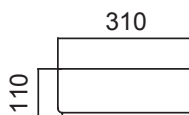

SPECIFICATION SHEET

Slab Top & Vessel Basin Options

Slab Top

StoneCast 35mm - Code: ST
Quartz 20mm - Code: BP (Black Pearl) or HY (Himalaya)

Available in sizes:
750, 900, 1200

Vessel Basin Options

Quarto Round 310mm

H110 x W310
White - Code: A
Black - Code: E

Quarto Round 360mm

H120 x W360
White - Code: B
Black - Code: F

Quarto Oval

White
H100 x W350 x L550
Code: C

Quarto Rectangular

White
H100 x W340 x L550
Code: D