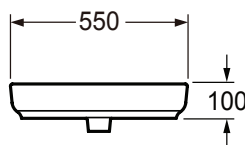

SPECIFICATION SHEET

Slab Top & Vessel Basin Options

Slab Top

StoneCast 35mm - Code: ST
Quartz 20mm - Code: BP (Black Pearl) or HY (Himalaya)

Available in sizes:
750, 900, 1200

Vessel Basin Options

Quarto Round 310mm

H110 x W310
White - Code: A
Black - Code: E

Quarto Round 360mm

H120 x W360
White - Code: B
Black - Code: F

Quarto Oval

White
H100 x W350 x L550
Code: C

Quarto Rectangular

White
H100 x W340 x L550
Code: D