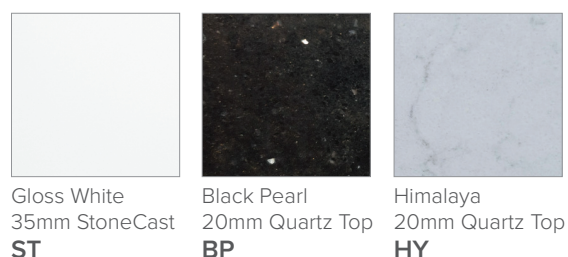

StoneCast & Quartz Slab Top Options