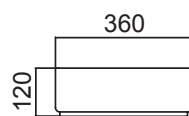

SPECIFICATION SHEET

Slab Top & Vessel Basin Options

Slab Top

StoneCast 35mm - Code: ST
Quartz 20mm - Code: BP (Black Pearl) or HY (Himalaya)

Available in sizes:
750, 900, 1200

Vessel Basin Options

Quarto Round 310mm

H110 x W310
White - Code: A
Black - Code: E

Quarto Round 360mm

H120 x W360
White - Code: B
Black - Code: F

Quarto Oval

White
H100 x W350 x L550
Code: C

Quarto Rectangular

White
H100 x W340 x L550
Code: D