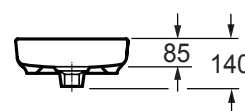

SPECIFICATION SHEET

Slab Top & Vessel Basin Options

Slab Top

StoneCast 35mm - Code: ST
Quartz 20mm - Code: BP (Black Pearl) or HY (Himalaya)

Available in sizes:
750, 900, 1200

Vessel Basin Options

Quarto Round 310mm

H110 x W310
White - Code: A
Black - Code: E

Quarto Round 360mm

H120 x W360
White - Code: B
Black - Code: F

Quarto Oval

White
H100 x W350 x L550
Code: C

Quarto Rectangular

White
H100 x W340 x L550
Code: D