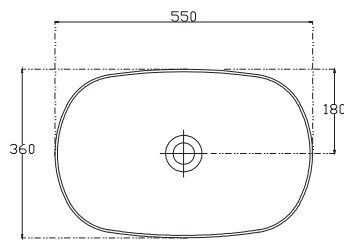

SPECIFICATION SHEET

Arc 1200mm 2 Door, 2 Drawer Wall Hung Vanity

Features

- Wall Hung
- Soft Close Doors & Drawers
- Negative detail finger pull
- Cabinet:
White - 2-Pack Urethane on MRF
Colour - Laminate Finish
- Slab Top Options:
20mm Quartz Top
35mm StoneCast Top
- Dimensions: H670/685 x W1200 x D465

SPECIFICATION SHEET

Slab Top & Vessel Basin Options

Slab Top

StoneCast 35mm - Code: ST
Quartz 20mm - Code: BP (Black Pearl) or HY (Himalaya)

Available in sizes:
750, 900, 1200

Vessel Basin Options

Quarto Round 310mm

H110 x W310
White - Code: A
Black - Code: E

Toni Round 360mm

H120 x W360
White - Code: B

Toni Oval

White
H120 x W360 x L500
Code: C

Toni Rectangular

White
H120 x W360 x L500
Code: D

Quarto Round 360mm