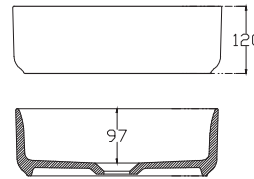

SPECIFICATION SHEET

Arc 1200mm 2 Door, 2 Drawer Wall Hung Vanity

Features

- Wall Hung
- Soft Close Doors & Drawers
- Negative detail finger pull
- Cabinet:
White - 2-Pack Urethane on MRF
Colour - Laminate Finish
- Slab Top Options:
20mm Quartz Top
35mm StoneCast Top
- Dimensions: H670/685 x W1200 x D465

SPECIFICATION SHEET

Slab Top & Vessel Basin Options

Slab Top

StoneCast 35mm - Code: ST
Quartz 20mm - Code: BP (Black Pearl) or HY (Himalaya)

Available in sizes:
750, 900, 1200

Vessel Basin Options

Quarto Round 310mm

H110 x W310
White - Code: A
Black - Code: E

Toni Round 360mm

H120 x W360
White - Code: B

Toni Oval

White
H120 x W360 x L500
Code: C

Toni Rectangular

White
H120 x W360 x L500
Code: D

Quarto Round 360mm