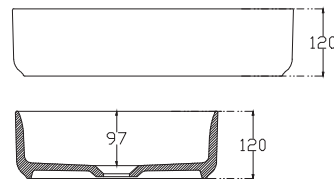

SPECIFICATION SHEET

Arc 1200mm 2 Door, 2 Drawer Wall Hung Vanity

Features

- Wall Hung
- Soft Close Doors & Drawers
- Negative detail finger pull
- Cabinet:
White - 2-Pack Urethane on MRF
Colour - Laminate Finish
- Slab Top Options:
20mm Quartz Top
35mm StoneCast Top
- Dimensions: H670/685 x W1200 x D465

SPECIFICATION SHEET

Slab Top & Vessel Basin Options

Slab Top

StoneCast 35mm - Code: ST
Quartz 20mm - Code: BP (Black Pearl) or HY (Himalaya)

Available in sizes:
750, 900, 1200

Vessel Basin Options

Quarto Round 310mm

H110 x W310
White - Code: A
Black - Code: E

Toni Round 360mm

H120 x W360
White - Code: B

Toni Oval

White
H120 x W360 x L500
Code: C

Toni Rectangular

White
H120 x W360 x L500
Code: D

Quarto Round 360mm