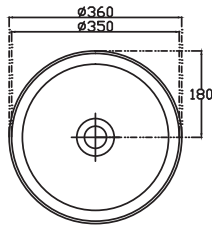

SPECIFICATION SHEET

Arc 1200mm 2 Door, 2 Drawer Wall Hung Vanity

Features

- Wall Hung
- Soft Close Doors & Drawers
- Negative detail finger pull
- Cabinet:
White - 2-Pack Urethane on MRF
Colour - Laminate Finish
- Slab Top Options:
20mm Quartz Top
35mm StoneCast Top
- Dimensions: H670/685 x W1200 x D465

SPECIFICATION SHEET

Slab Top & Vessel Basin Options

Slab Top

StoneCast 35mm - Code: ST
Quartz 20mm - Code: BP (Black Pearl) or HY (Himalaya)

Available in sizes:
750, 900, 1200

Vessel Basin Options

Quarto Round 310mm

H110 x W310
White - Code: A
Black - Code: E

Toni Round 360mm

H120 x W360
White - Code: B

Toni Oval

White
H120 x W360 x L500
Code: C

Toni Rectangular

White
H120 x W360 x L500
Code: D

Quarto Round 360mm