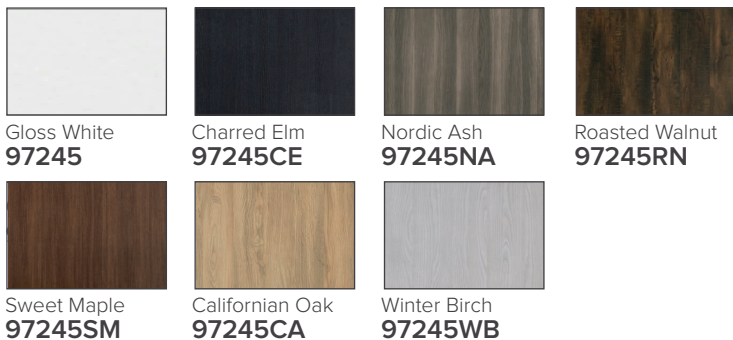

SPECIFICATION SHEET

Arc 1200mm 2 Door, 2 Drawer Wall Hung Vanity

Features

- Wall Hung
- Soft Close Doors & Drawers
- Negative detail finger pull
- Cabinet:
White - 2-Pack Urethane on MRF
Colour - Laminate Finish
- Slab Top Options:
20mm Quartz Top
35mm StoneCast Top
- Dimensions: H670/685 x W1200 x D465

Cabinet Options

StoneCast & Quartz Slab Top Options

Note: To order a Slab Top, add the slab top code to the cabinet code.

Technical Details

Note: All measurements shown are in millimetres. Sizes are nominal.

SPECIFICATION SHEET

Slab Top & Vessel Basin Options

Slab Top

StoneCast 35mm - Code: ST
Quartz 20mm - Code: BP (Black Pearl) or HY (Himalaya)

Available in sizes:
750, 900, 1200

Vessel Basin Options

Quarto Round 310mm