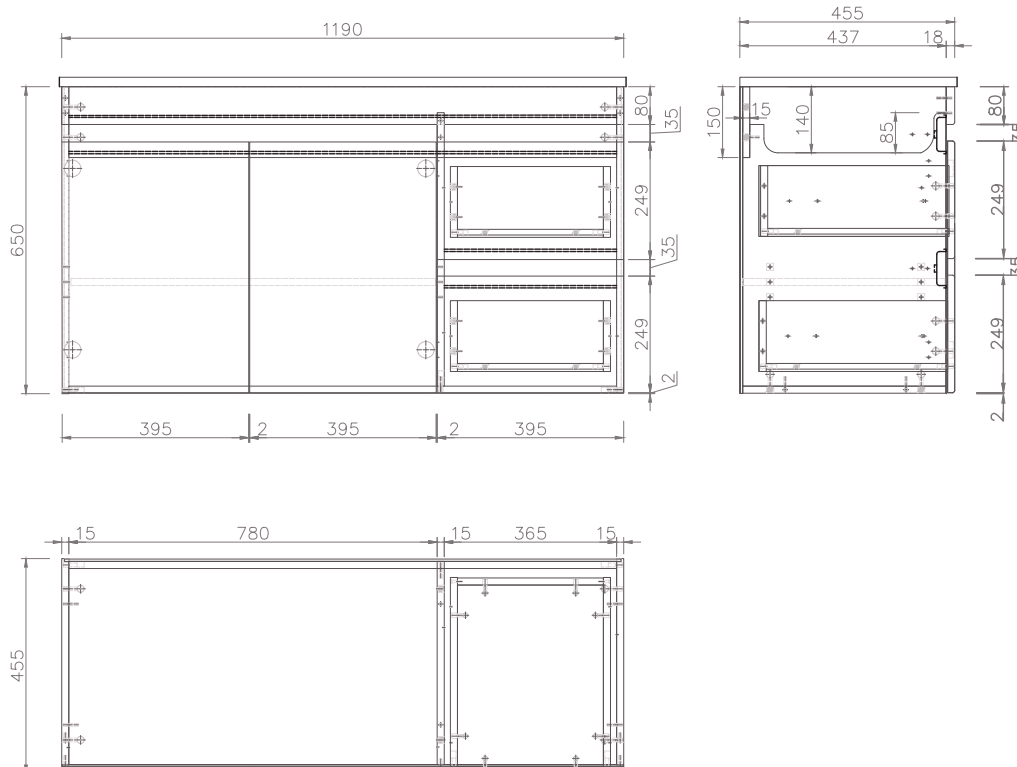

SPECIFICATION SHEET

Arc 1200mm 2 Door, 2 Drawer Wall Hung Vanity

Features

- Wall Hung
- Soft Close Doors & Drawers
- Negative detail finger pull
- Cabinet:
White - 2-Pack Urethane on MRF
Colour - Laminate Finish
- Slab Top Options:
20mm Quartz Top
35mm StoneCast Top
- Dimensions: H670/685 x W1200 x D465

SPECIFICATION SHEET

Slab Top & Vessel Basin Options

Slab Top

StoneCast 35mm - Code: ST
Quartz 20mm - Code: BP (Black Pearl) or HY (Himalaya)

Available in sizes:
750, 900, 1200

Vessel Basin Options

Quarto Round 310mm

H110 x W310
White - Code: A
Black - Code: E

Toni Round 360mm

H120 x W360
White - Code: B

Toni Oval

White
H120 x W360 x L500
Code: C

Toni Rectangular

White
H120 x W360 x L500
Code: D

Quarto Round 360mm

H120 x W360
Black - Code: F