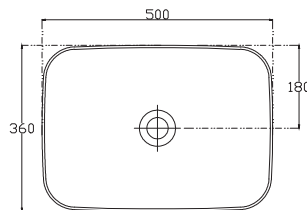

SPECIFICATION SHEET

Arc 1200mm 2 Door, 2 Drawer Wall Hung Vanity

Features

- Wall Hung
- Soft Close Doors & Drawers
- Negative detail finger pull
- Cabinet:
White - 2-Pack Urethane on MRF
Colour - Laminate Finish
- Slab Top Options:
20mm Quartz Top
35mm StoneCast Top
- Dimensions: H670/685 x W1200 x D465

SPECIFICATION SHEET

Slab Top & Vessel Basin Options

Slab Top

StoneCast 35mm - Code: ST
Quartz 20mm - Code: BP (Black Pearl) or HY (Himalaya)

Available in sizes:
750, 900, 1200

Vessel Basin Options

Quarto Round 310mm

H110 x W310
White - Code: A
Black - Code: E

Toni Round 360mm

H120 x W360
White - Code: B

Toni Oval

White
H120 x W360 x L500
Code: C

Toni Rectangular

White
H120 x W360 x L500
Code: D

Quarto Round 360mm