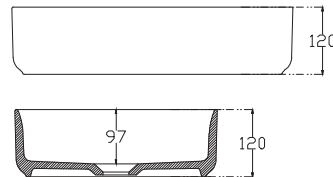

SPECIFICATION SHEET

Arc 1200mm 2 Door, 2 Drawer Wall Hung Vanity

Features

- Wall Hung
- Soft Close Doors & Drawers
- Negative detail finger pull
- Cabinet:
White - 2-Pack Urethane on MRF
Colour - Laminate Finish
- Slab Top Options:
20mm Quartz Top
35mm StoneCast Top
- Dimensions: H670/685 x W1200 x D465

SPECIFICATION SHEET

Slab Top & Vessel Basin Options

Slab Top

StoneCast 35mm - Code: ST
Quartz 20mm - Code: BP (Black Pearl) or HY (Himalaya)

Available in sizes:
750, 900, 1200

Vessel Basin Options

Quarto Round 310mm

H110 x W310
White - Code: A
Black - Code: E

Toni Round 360mm

H120 x W360
White - Code: B

Toni Oval

White
H120 x W360 x L500
Code: C

Toni Rectangular

White
H120 x W360 x L500
Code: D

Quarto Round 360mm