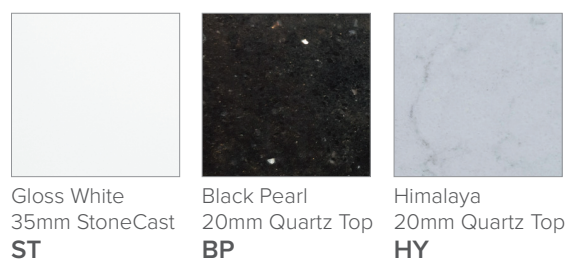

StoneCast & Quartz Slab Top Options