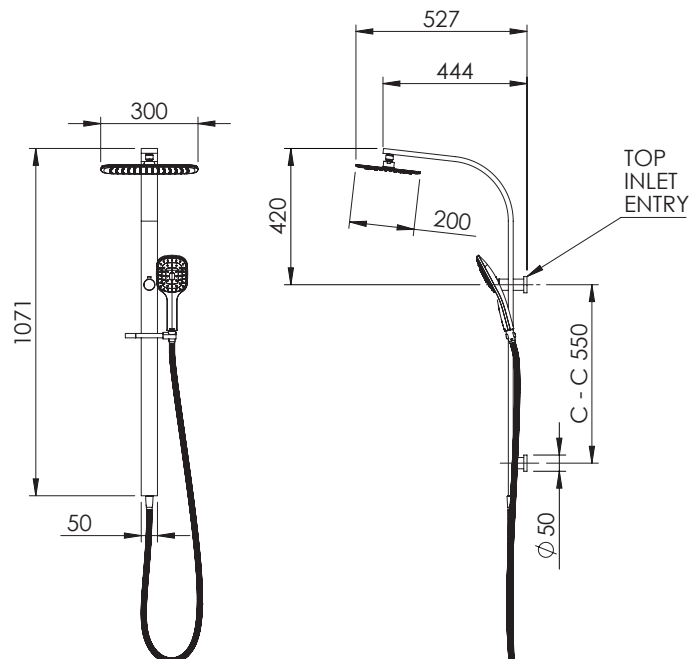

TECHNICAL PRODUCT INFORMATION

AXISS

SHOWER COLUMN CHROME

AXRSCC

FEATURES & BENEFITS

- Suitable or mains (equal high) pressure only
- 300 x 200mm stainless steel rain head and single function handpiece
- Shower aperture: Rain head 89mm² | Handpiece 54mm²
- Brass shower column with brackets
- Top entry G1/2 BSP inlet
- Built in diverter to switch between rain head and handpiece
- 1.5m small bore EN1113 rated hose
- 5 year warranty

RAIN HEAD

HANDPIECE