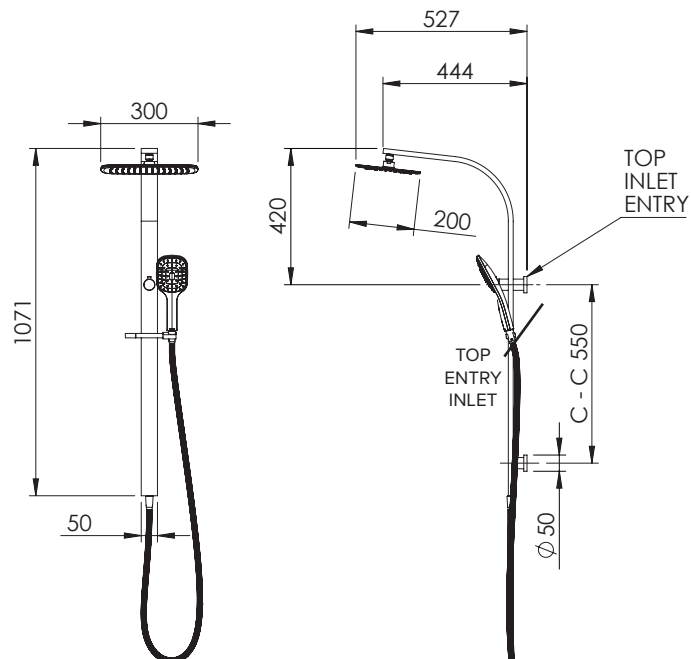

## SHOWER COLUMN BLACK

AXRSCB

### FEATURES & BENEFITS

- Suitable for equal high (mains) pressure only
- 300 x 200mm stainless steel rain head and single function handpiece
- Matte black finish
- Shower aperture: Rain head 89mm<sup>2</sup> | Handpiece 54mm<sup>2</sup>
- Brass shower column with brackets
- Top entry G1/2 BSP inlet
- Built in diverter to switch between rain head and handpiece
- 1.5m black EN1113 rated hose
- 5 year warranty & limited warranty on product finish