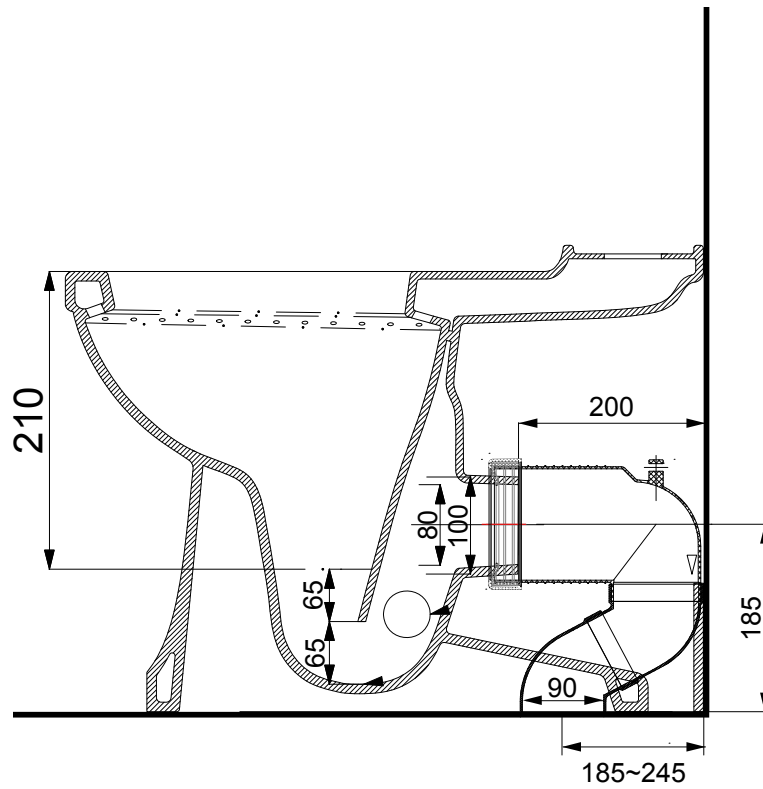

Burlington®

Simply Exclusive
Classically styled bathrooms

---

with STC S Trap Connector