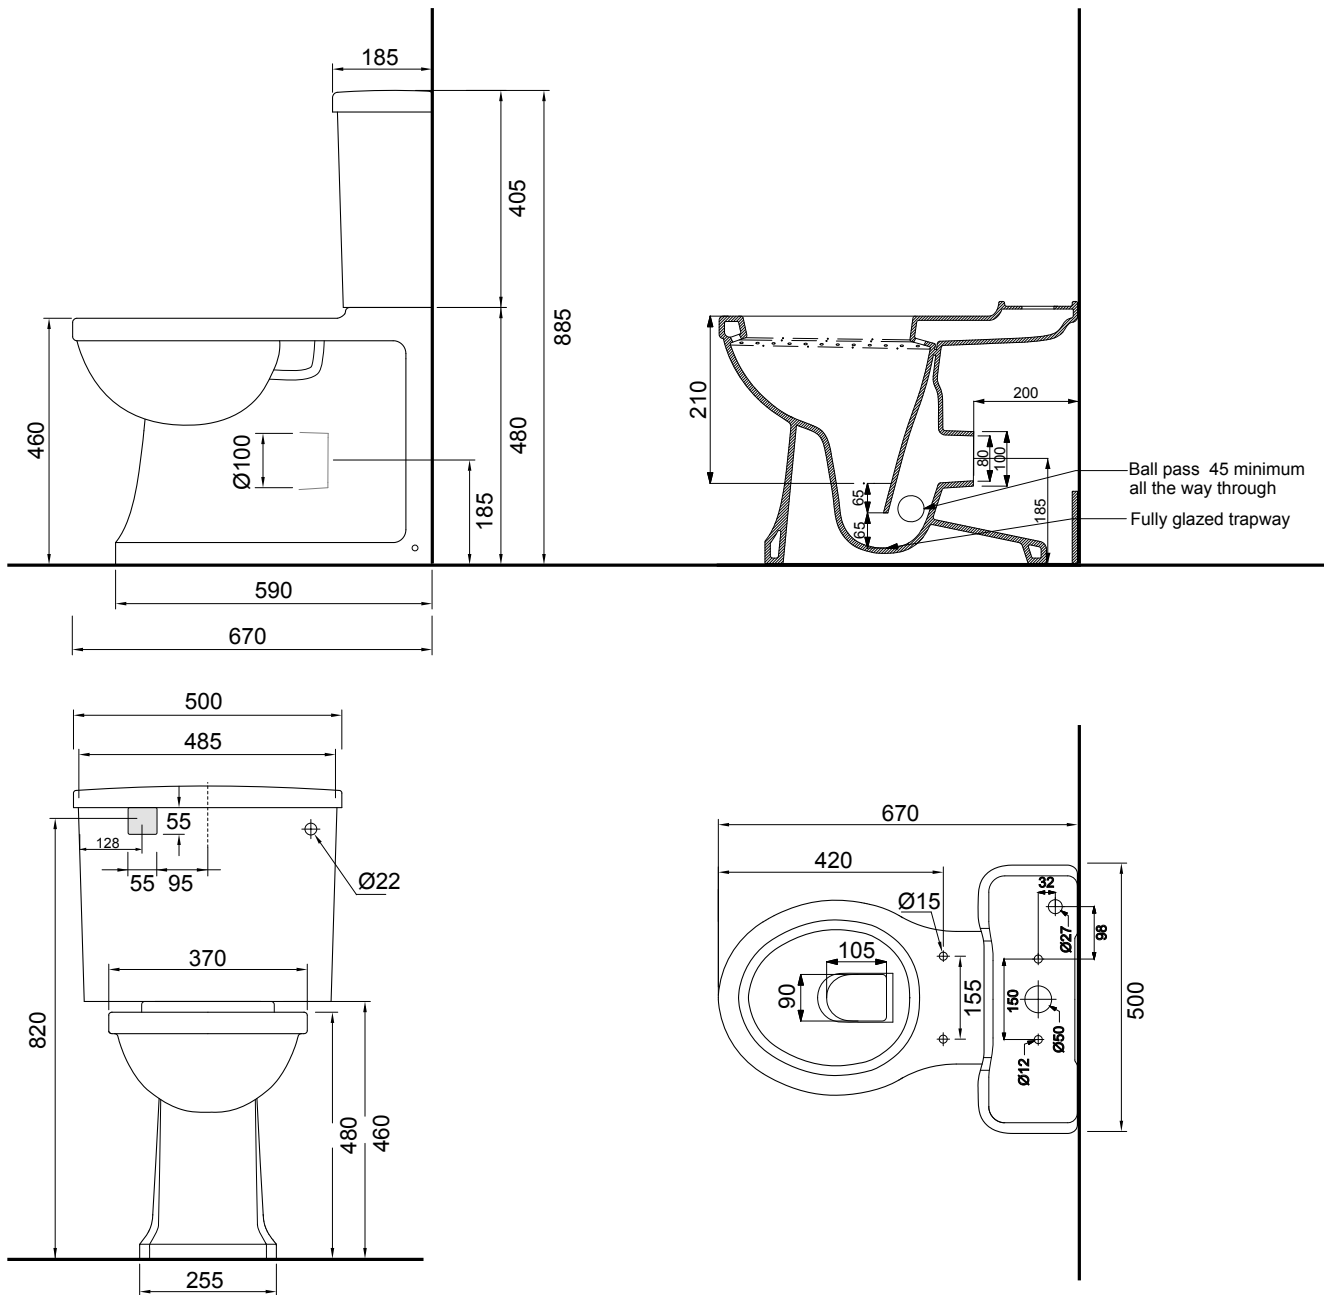

**TOTAL ARBWW**

**Finishes:** White

**Product Type:** Traditional

**Weight:** 52.578 kg

**Material:** Vitreous china, toilet seat: Carbamide seat with zinc Alloy Hinge

**Overall height:** 88.5cm

**Size:** W 500 x D 670 x H 885 mm

### Compliance / Approvals

BS EN 33:2011

Pedestal W.C. pans with close-coupled flushing cistern. Connecting dimensions

BS EN 997:2012

WC pans and WC suites with integral trap

### Additional Information

- Seat/lid finishes available in Oak, Mahogany, White and Matt Black (indent item).
- Black or White ceramic flush lever also available at an additional cost.
- Includes S Trap Connector (STC) 185~245mm.
- Standard water entry.
- External of pan.
- Wingback location 200mm from finished floor. 230mm from centre of pan RH side.
- Wingback location 820mm from finished floor. 120mm from centre of cistern LH side.
- The cistern can be converted to a back inlet water connection for an extra charge – Back inlet water changeover kit (SP511).
- Drawing is only an indication of the product and does not reflect how the product will look.
- Sizes nominal only.

# Burlington®

Simply Exclusive  
Classically styled bathrooms

**Remark:**

- 1: Flatness of installation surface: 0~2mm
- 2: Flatness of whole surface: 0~5mm
- 3: Depth of water seal: Min.50mm
- 4: Spigot length: Min.40mm
- 5: Clearance around spigot: Min.150mm
- 6: Depth of inlet hole: Min.25mm
- 7: Height difference between left and right: 0~6mm
- 8: Height difference between front and rear: 0~6mm
- 9: From seat hole to front rim:  
For the top control as 2mm;  
For the bottom as 6mm