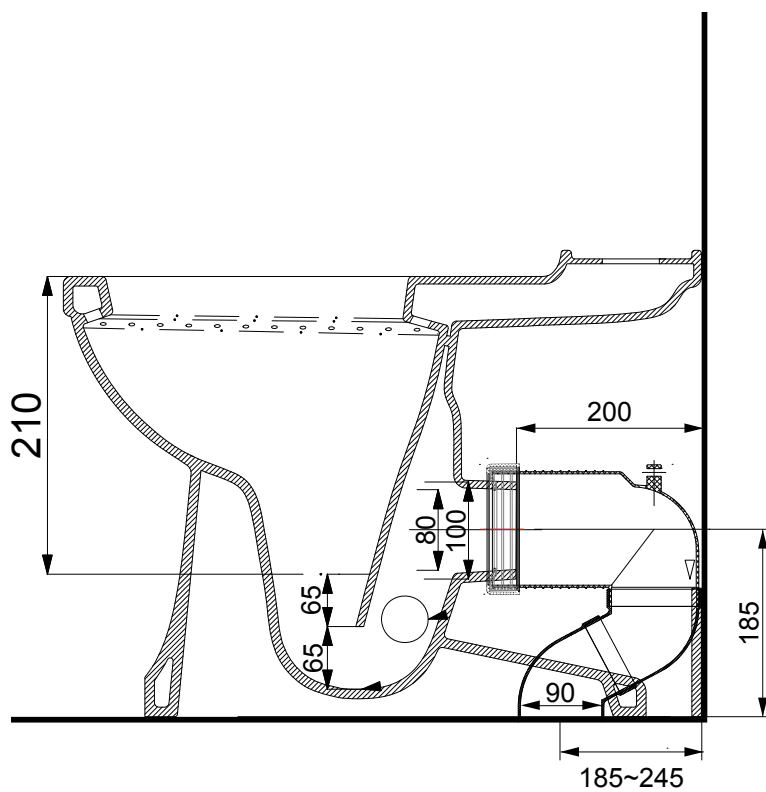

Burlington®

Simply Exclusive
Classically styled bathrooms

---

with STC S Trap Connector