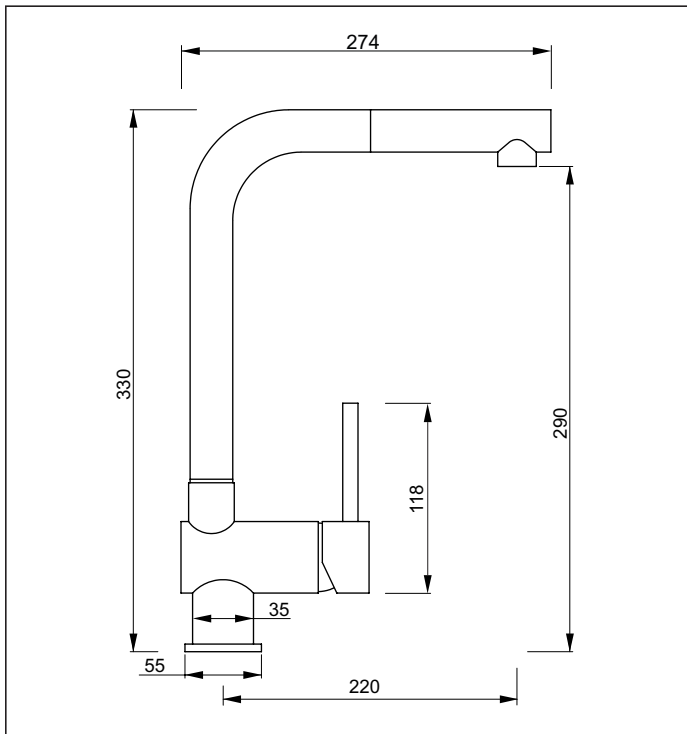

## Sink Mixer with Pull-Out Head (No Spray)

aquatica

**Code: AQ SMPS BLK | AQ SMPS SS**

**Finish:** Stainless Steel / Black

**Spout:** Swivel 360°

**Water Outlet:** M21 ring with Aerator

**Stainless Steel Inlet Hoses:** Size: M10 x 1/2" BSP

**Mounting Hardware:** 34mm brass tube and backnut with 2x locking screws

**Installation Hole Diameter:**

Minimum: 35 mm

Maximum: 40mm

Max bench thickness: 62mm

**Cartridge:** Mondo 40K Flat base

**Flow:** 8 l/min 2 x RV8 fitted in hose for regulated flow with mains pressure system