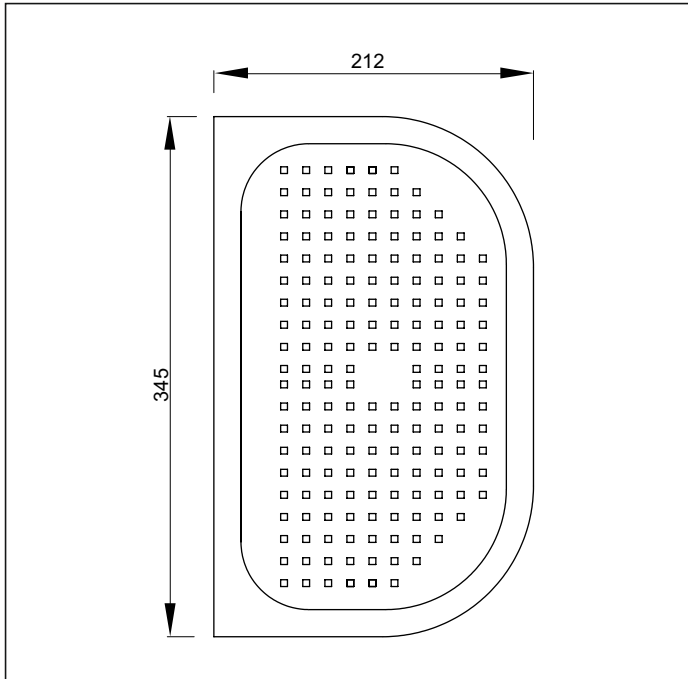

Note: Minimum cabinetry size required to clear bowls is 330mm + overflow (25mm) x 405mm

All sinks are punched with a 92mm hole and depressed to fit
112mm or 114mm basket wastes.
Overflow requires 25mm to clear cabinetry

© copyright Aquatica 2019

Aquatica Sink Accessories

Arctic/Atlantic/Pacific/Lugano Chopping Board

aquatica 

Code: AQ ATLANTIC CB

Size: 345 x 215mm

Optional Accessory for: AQ ARCTIC
AQ ATLANTIC
AQ PACIFIC
AQ LUGANO

© copyright Aquatica 2019

Aquatica Sink Accessories

Arctic/Atlantic Colander

aquatica 

Code: AQ ARCTIC CL

Size: 345 x 212mm

Optional Accessory for: AQ ARCTIC
AQ ATLANTIC

KIWI OWNED COMPANY