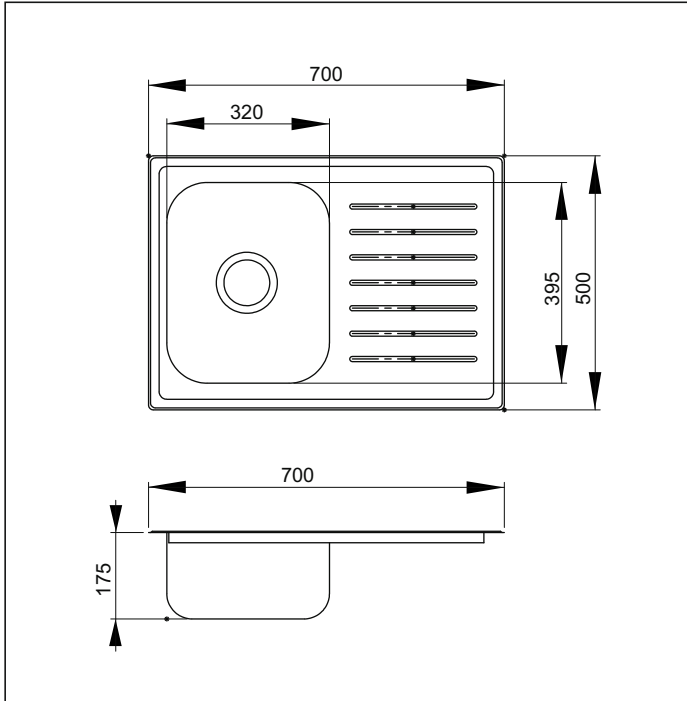

Aquatica Stainless Steel Sink

Arctic Sink - 1 bowl + drainer

Code: AQ ARCTIC
Code: AQ ARCTIC LN (Linen Finish)
Code: AQ ATLANTIC CB
Code: AQ ARCTIC CL

Size: 700 x 500mm

Bowl: 395 x 320 x 175mm deep

Each Arctic Stainless Steel Sink Includes Colander and Chopping board
Supplied with one strainer waste with overflow
Manufactured from AISI 304 Grade Stainless Steel
Sound deadening material on drainer and bowl
Low profile edge for easy cleaning
Can be undermounted
Sink can be reversed

Note: Minimum cabinetry size required to clear bowls is 330mm + overflow (25mm) x 405mm

All sinks are punched with a 92mm hole and depressed to fit
112mm or 114mm basket wastes.
Overflow requires 25mm to clear cabinetry

© copyright Aquatica 2019

Aquatica Sink Accessories

Arctic/Atlantic/Pacific/Lugano Chopping Board

aquatica 

Code: AQ ATLANTIC CB

Size: 345 x 215mm

Optional Accessory for: AQ ARCTIC
AQ ATLANTIC
AQ PACIFIC
AQ LUGANO

© copyright Aquatica 2019

Aquatica Sink Accessories

Arctic/Atlantic Colander

aquatica 

Code: AQ ARCTIC CL

Size: 345 x 212mm

Optional Accessory for: AQ ARCTIC
AQ ATLANTIC

KIWI OWNED COMPANY