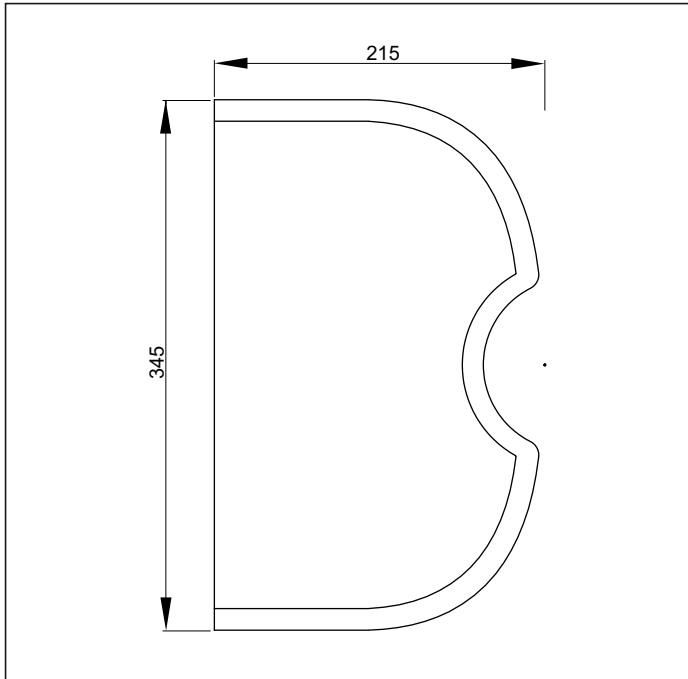

Aquatica Stainless Steel Sink

Arctic Sink - 1 bowl + drainer

Code: AQ ARCTIC
Code: AQ ARCTIC LN (Linen Finish)
Code: AQ ATLANTIC CB
Code: AQ ARCTIC CL

Size: 700 x 500mm

Bowl: 395 x 320 x 175mm deep

Each Arctic Stainless Steel Sink Includes Colander and Chopping board
Supplied with one strainer waste with overflow
Manufactured from AISI 304 Grade Stainless Steel
Sound deadening material on drainer and bowl
Low profile edge for easy cleaning
Can be undermounted
Sink can be reversed

Note: Minimum cabinetry size required to clear bowls is 330mm + overflow (25mm) x 405mm

All sinks are punched with a 92mm hole and depressed to fit
112mm or 114mm basket wastes.
Overflow requires 25mm to clear cabinetry

© copyright Aquatica 2019

Aquatica Sink Accessories

Arctic/Atlantic/Pacific/Lugano Chopping Board

aquatica 

Code: AQ ATLANTIC CB

Size: 345 x 215mm

Optional Accessory for: AQ ARCTIC
AQ ATLANTIC
AQ PACIFIC
AQ LUGANO

© copyright Aquatica 2019

Aquatica Sink Accessories

Arctic/Atlantic Colander

aquatica 

Code: AQ ARCTIC CL

Size: 345 x 212mm

Optional Accessory for: AQ ARCTIC
AQ ATLANTIC

KIWI OWNED COMPANY