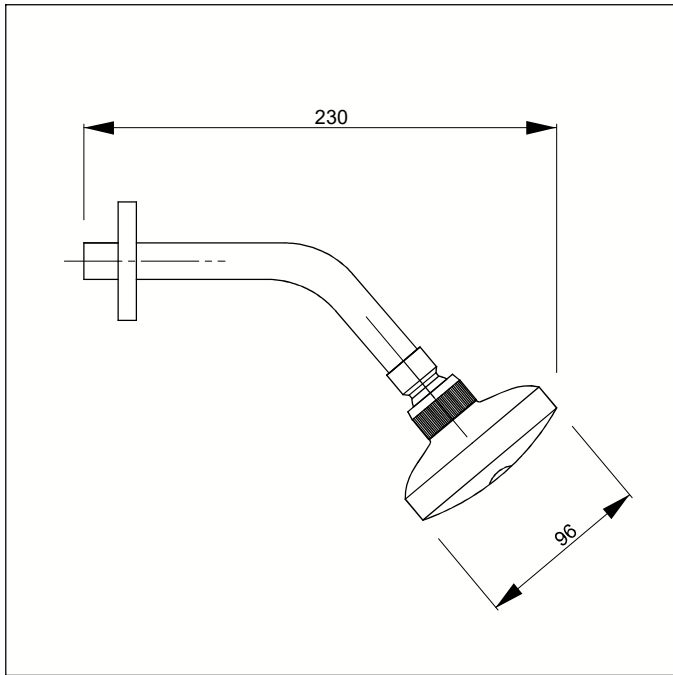

Ajusto

Single Spray Shower Rose

Code: AJ SR SS Single Spray

Finish: Chrome

Head: 96mm diameter

Inlet: 1/2" BSP Male

Reach: 190mm

Cover plate: 65mm diameter x 10mm (depth)

Spray Function: Standard Spray

Spray Pattern: @head = 75mm diameter
@1/2 meter = 105mm diameter

Minimum flow required to operate 3l/min

Feature: Rub clean head

aquatica

KIWI OWNED COMPANY

NZ • DESIGNED
• ASSEMBLED
• TESTED