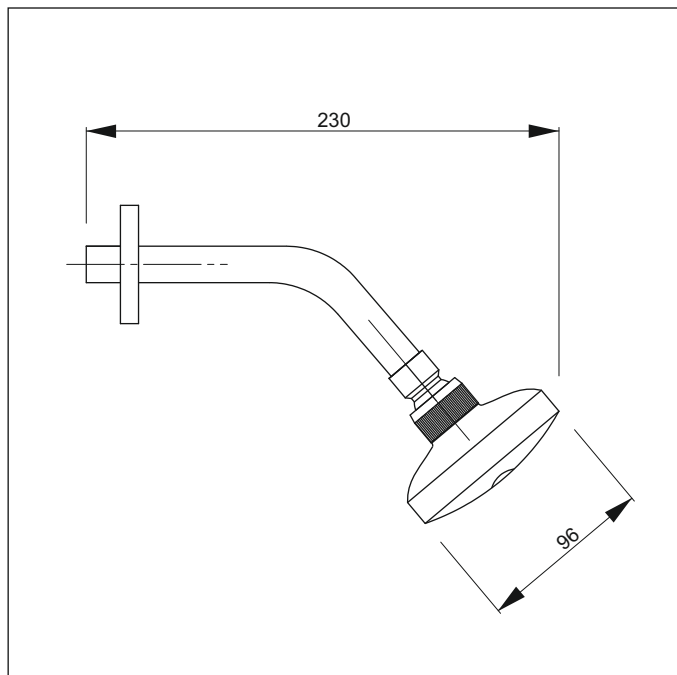

## Multi Spray Shower Rose

**Code:** AJ SR MS Multi Spray

**Finish:** Chrome

**Head:** 96mm diameter

**Inlet:** 1/2" BSP Male

**Reach:** 190mm

**Spray Function:** Wide Rain, Inner Rain Jet, Small Jet

**Spray Pattern:** @head = 75mm diameter  
@1/2 meter = 105mm diameter

Minimum flow required to operate 3l/min

**Feature:** Rub clean head