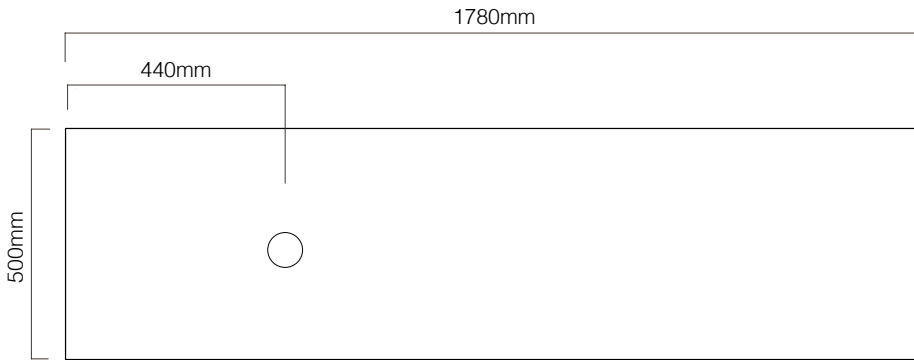

*15% surcharge applies for custom paint colour. **10% surcharge applies on coloured Kondura tops.

Top is available in 3 thicknesses –

-  Fine: 12.6 mm
-  Standard: 25 mm
-  Deep: 70 mm

TOP

FRONT

SIDE SECTION