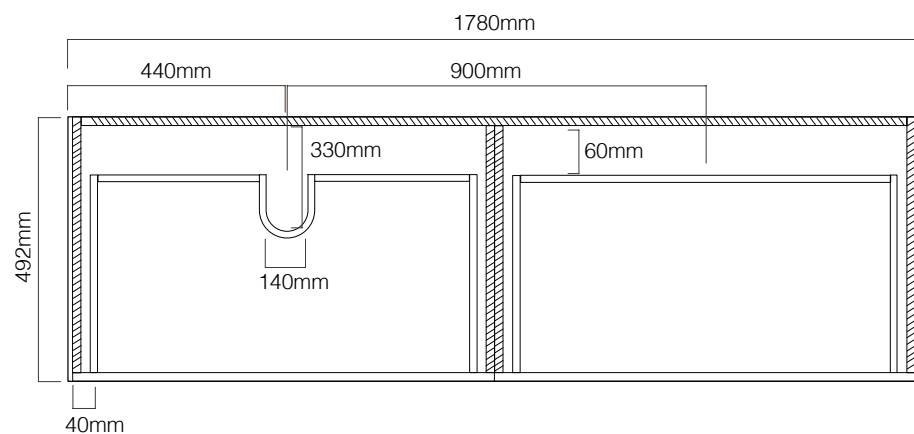

*15% surcharge applies for custom paint colour. **10% surcharge applies on coloured Kondura tops.

Top is available in 3 thicknesses –

-  Fine: 12.6 mm
-  Standard: 25 mm
-  Deep: 70 mm

TOP

FRONT

SIDE SECTION

MOODE

TOP/BOTTOM DRAWER

1800, 4 Drawer,
Single Bowl,
White/Timber Veneer

MD180D4SB/TA

Note

Drawings not to scale.

Allow + / - 10mm for all measurements.

Drawing indicates the technical measurement only and is not a reflection of how the unit will look.