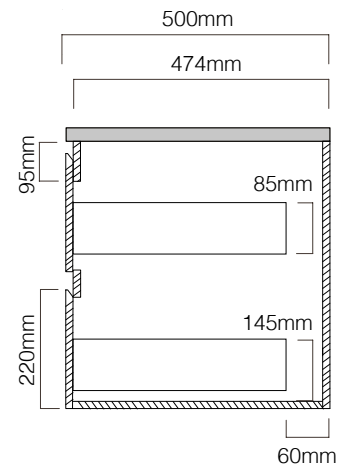

*15% surcharge applies for custom paint colour. **10% surcharge applies on coloured Kondura tops.

Top is available in 3 thicknesses –

-  Fine: 12.6 mm
-  Standard: 25 mm
-  Deep: 70 mm

TOP

FRONT

SIDE SECTION

MOODE

TOP/BOTTOM DRAWER

1800, 4 Drawer,
Single Bowl,
White/Timber Veneer

MD180D4SB/TA

Note

Drawings not to scale.

Allow + / - 10mm for all measurements.

Drawing indicates the technical measurement only and is not a reflection of how the unit will look.

TOP SECTION DRAWER