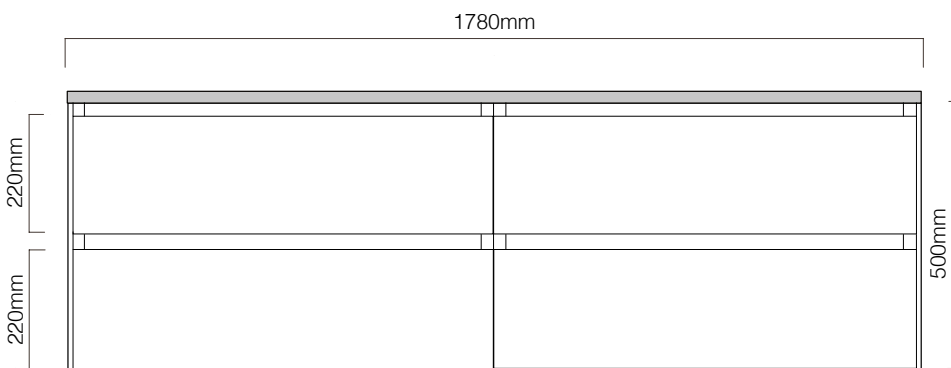

*15% surcharge applies for custom paint colour. **10% surcharge applies on coloured Kondura tops.

Top is available in 3 thicknesses –

-  Fine: 12.6 mm
-  Standard: 25 mm
-  Deep: 70 mm

TOP

FRONT

SIDE SECTION

MOODE

TOP/BOTTOM DRAWER

1800, 4 Drawer,
Single Bowl,
White/Timber Veneer

MD180D4SB/TA

Note

Drawings not to scale.

Allow + / - 10mm for all measurements.

Drawing indicates the technical measurement only and is not a reflection of how the unit will look.