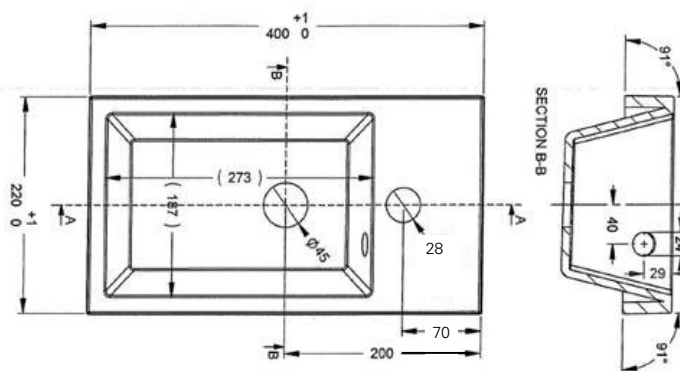

Basin Top

**FIT40/ FIT40M**  
**Fit Vanity, 400mm**

- Dimensions - W 400mm H 800mm D 200mm
- Paint - The paint used on our products is polyurethane or UV based. It is five times harder and more durable than lacquer finishes. White only.
- TIMBER EFFECT (Melamine)- Our woodgrain melamine is a low pressure laminate.

NB: Drawings indicate the technical measurements only and is not a reflection of how the unit will look.

Vanity

NB: Drawings indicate the technical measurements only and is not a reflection of how the unit will look.