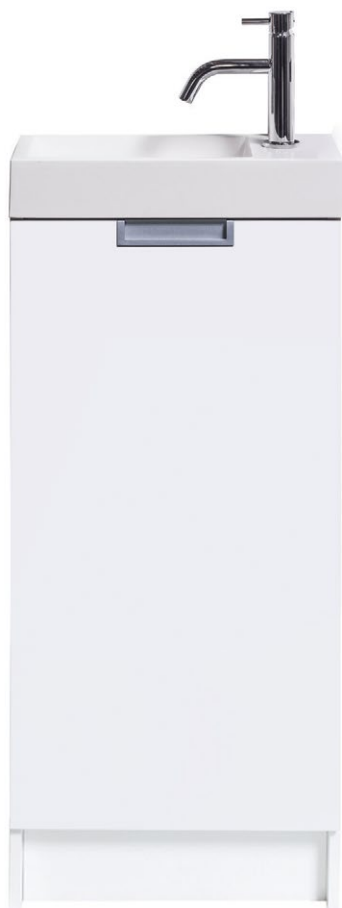

Basin Top

**FIT40/ FIT40M**  
**Fit Vanity, 400mm**

- Dimensions - W 400mm H 800mm D 200mm
- Paint - The paint used on our products is polyurethane or UV based. It is five times harder and more durable than lacquer finishes. White only.
- TIMBER EFFECT (Melamine)- Our woodgrain melamine is a low pressure laminate.

NB: Drawings indicate the technical measurements only and is not a reflection of how the unit will look.

Vanity

NB: Drawings indicate the technical measurements only and is not a reflection of how the unit will look.