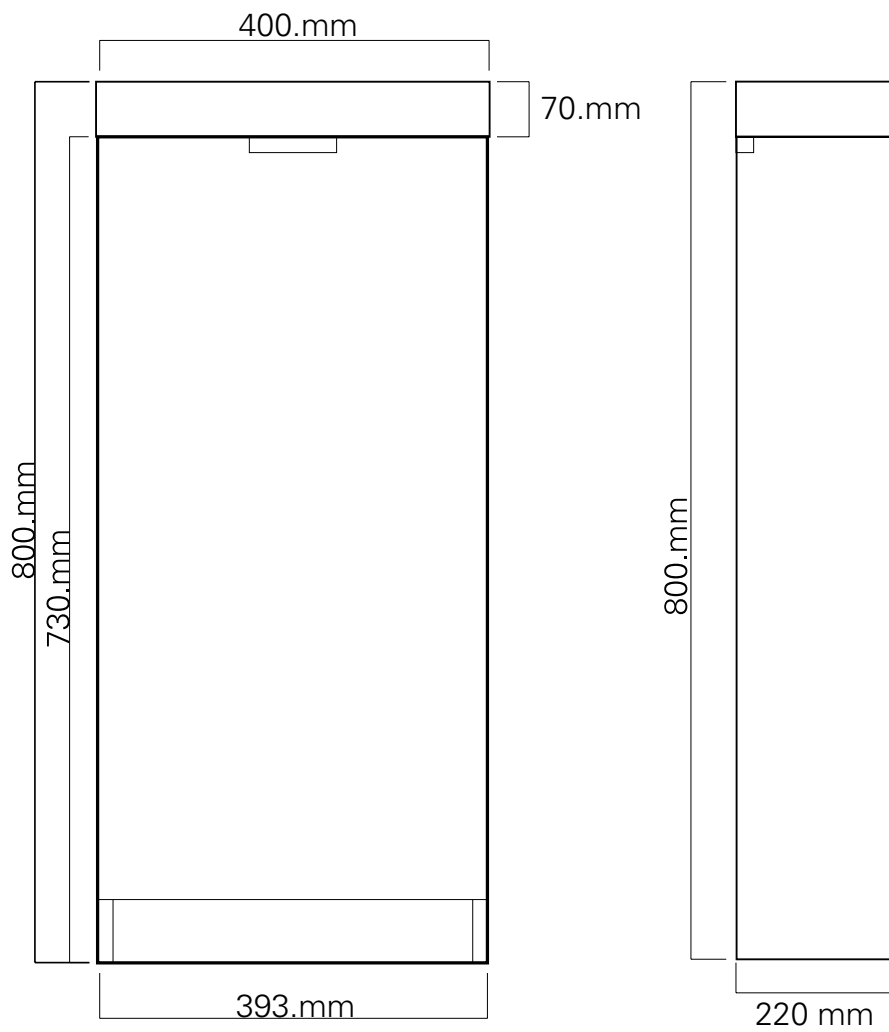

Basin Top

**FIT40/ FIT40M**  
**Fit Vanity, 400mm**

- Dimensions - W 400mm H 800mm D 200mm
- Paint - The paint used on our products is polyurethane or UV based. It is five times harder and more durable than lacquer finishes. White only.
- TIMBER EFFECT (Melamine)- Our woodgrain melamine is a low pressure laminate.

NB: Drawings indicate the technical measurements only and is not a reflection of how the unit will look.

Vanity

NB: Drawings indicate the technical measurements only and is not a reflection of how the unit will look.