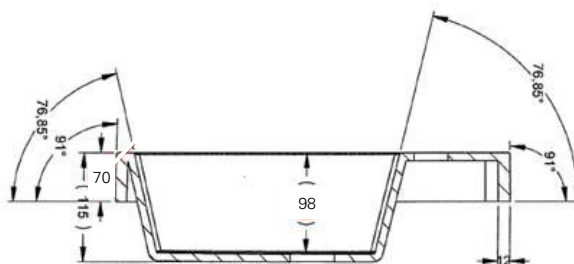

Basin Top

**FIT40/ FIT40M**  
**Fit Vanity, 400mm**

- Dimensions - W 400mm H 800mm D 200mm
- Paint - The paint used on our products is polyurethane or UV based. It is five times harder and more durable than lacquer finishes. White only.
- TIMBER EFFECT (Melamine)- Our woodgrain melamine is a low pressure laminate.

NB: Drawings indicate the technical measurements only and is not a reflection of how the unit will look.

Vanity

NB: Drawings indicate the technical measurements only and is not a reflection of how the unit will look.