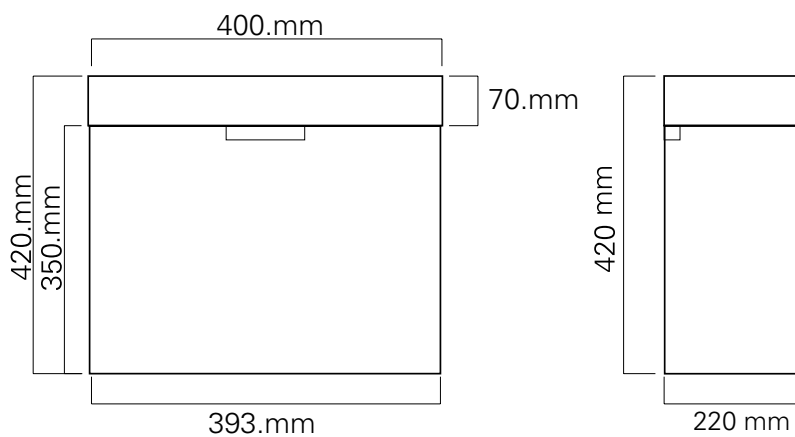

FIT40WH/ FIT40WHM

**FIT**

1 Door

vcboc

Basin Top

Vanity

**FIT40WH/ FIT40WHM**  
**Fit Vanity, 400mm**

- Dimensions - W 400mm H 420mm D 200mm
- Paint - The paint used on our products is polyurethane or UV based. It is five times harder and more durable than lacquer finishes. White only.
- TIMBER EFFECT (Melamine)- Our woodgrain melamine is a low pressure laminate.

NB: Drawings indicate the technical measurements only and is not a reflection of how the unit will look.