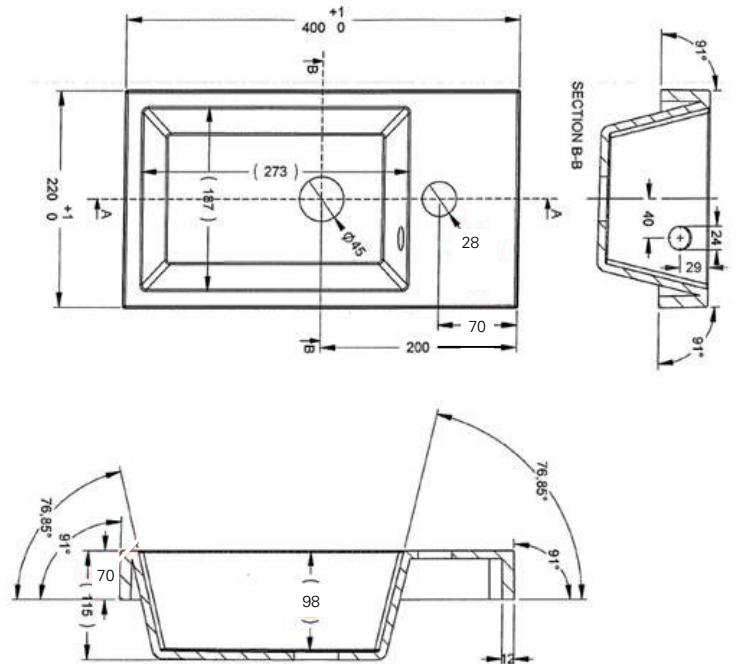

FIT40WH/ FIT40WHM

**FIT**

1 Door

vcboc

Basin Top

Vanity

**FIT40WH/ FIT40WHM**  
**Fit Vanity, 400mm**

- Dimensions - W 400mm H 420mm D 200mm
- Paint - The paint used on our products is polyurethane or UV based. It is five times harder and more durable than lacquer finishes. White only.
- TIMBER EFFECT (Melamine)- Our woodgrain melamine is a low pressure laminate.

NB: Drawings indicate the technical measurements only and is not a reflection of how the unit will look.