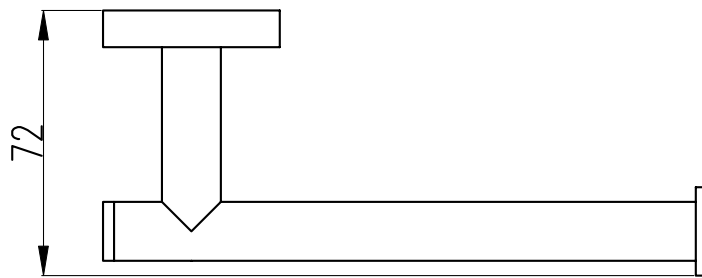

SPECIFICATION SHEET

Evoke Toilet Roll Holder

Product: Evoke Toilet Roll Holder
Size: H48 X W164 X D72
Code: 9208 9208B

Chrome

Matte Black