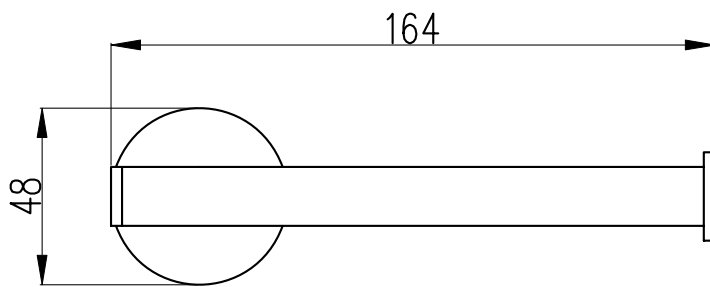

SPECIFICATION SHEET

Evoke Toilet Roll Holder

Product: Evoke Toilet Roll Holder
Size: H48 X W164 X D72
Code: 9208 9208B

Chrome

Matte Black