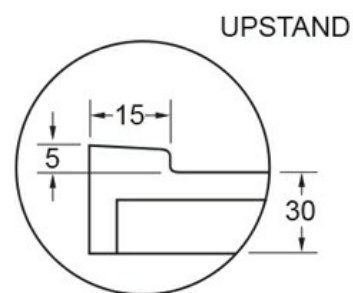

TEMPO 1200 WALL 2 X DRAWER - POLYMARBLE DEZIGNA WHITE
GLOSS

ELEMENTI

88440.11