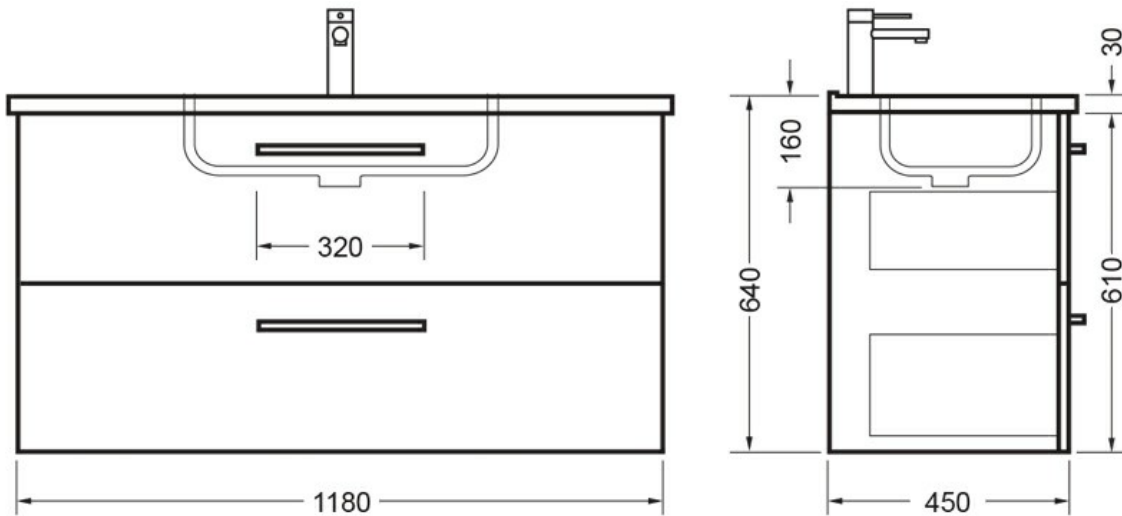

TEMPO 1200 WALL 2 X DRAWER - POLYMARBLE DEZIGNA WHITE
GLOSS

ELEMENTI

88440.11