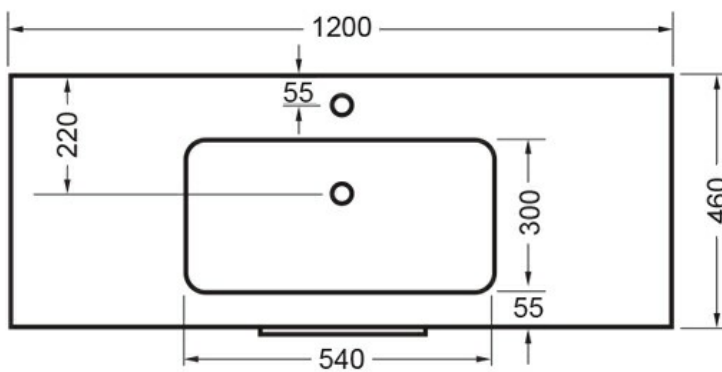

TEMPO 1200 WALL 2 X DRAWER - POLYMARBLE DEZIGNA WHITE
GLOSS

ELEMENTI

88440.11