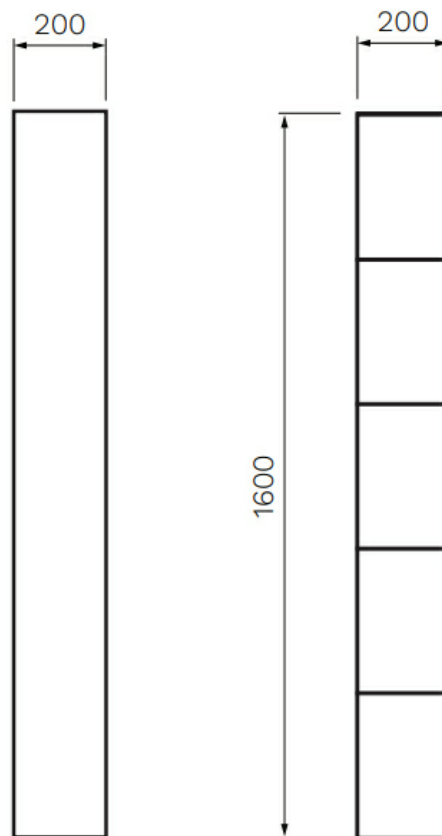

## LOOM BLACK METAL OPEN SHELF

85524.BW

PARISI

Residential/Light  
Commercial Use

Suitable for Residential/Light Commercial Use (Kitchens,  
Bathrooms and Laundries in Hotels, Motels and  
Retirement Villages).