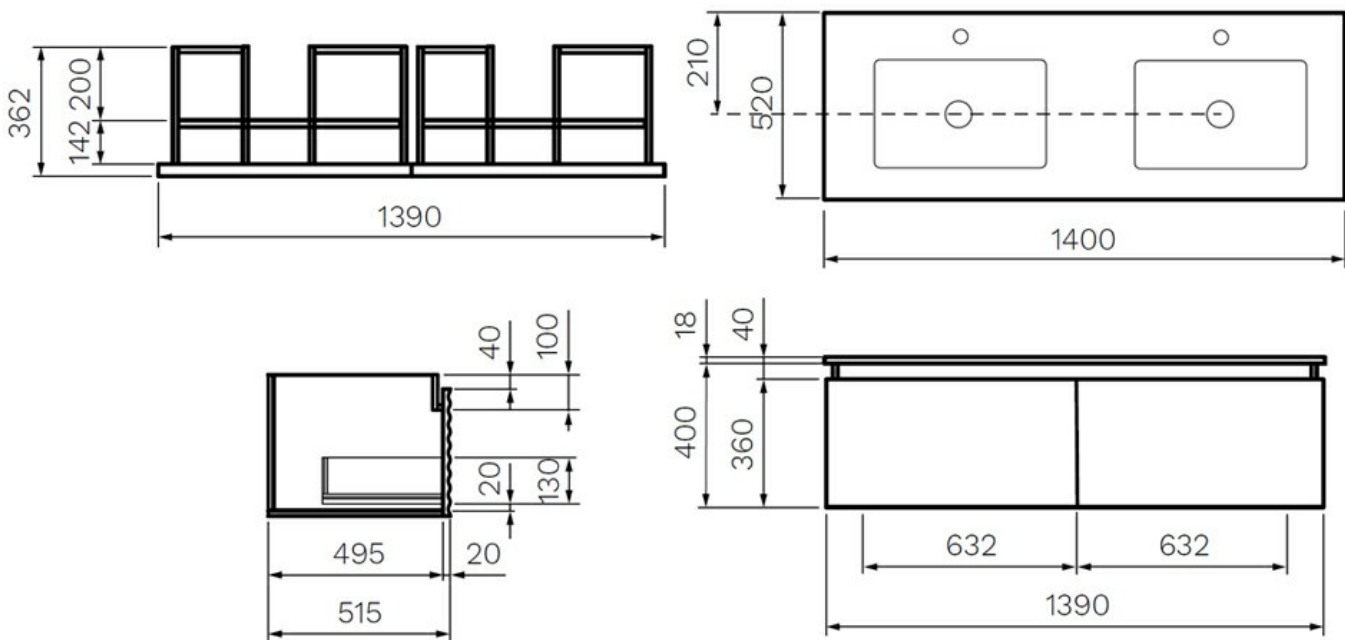

LOOM 1400 WALL CABINET TWIN BASINS W MARBLE TOP BLACK WALNUT

PARISI

85523.BW

Residential/Light Commercial Use

Suitable for Residential/Light Commercial Use (Kitchens, Bathrooms and Laundries in Hotels, Motels and Retirement Villages).