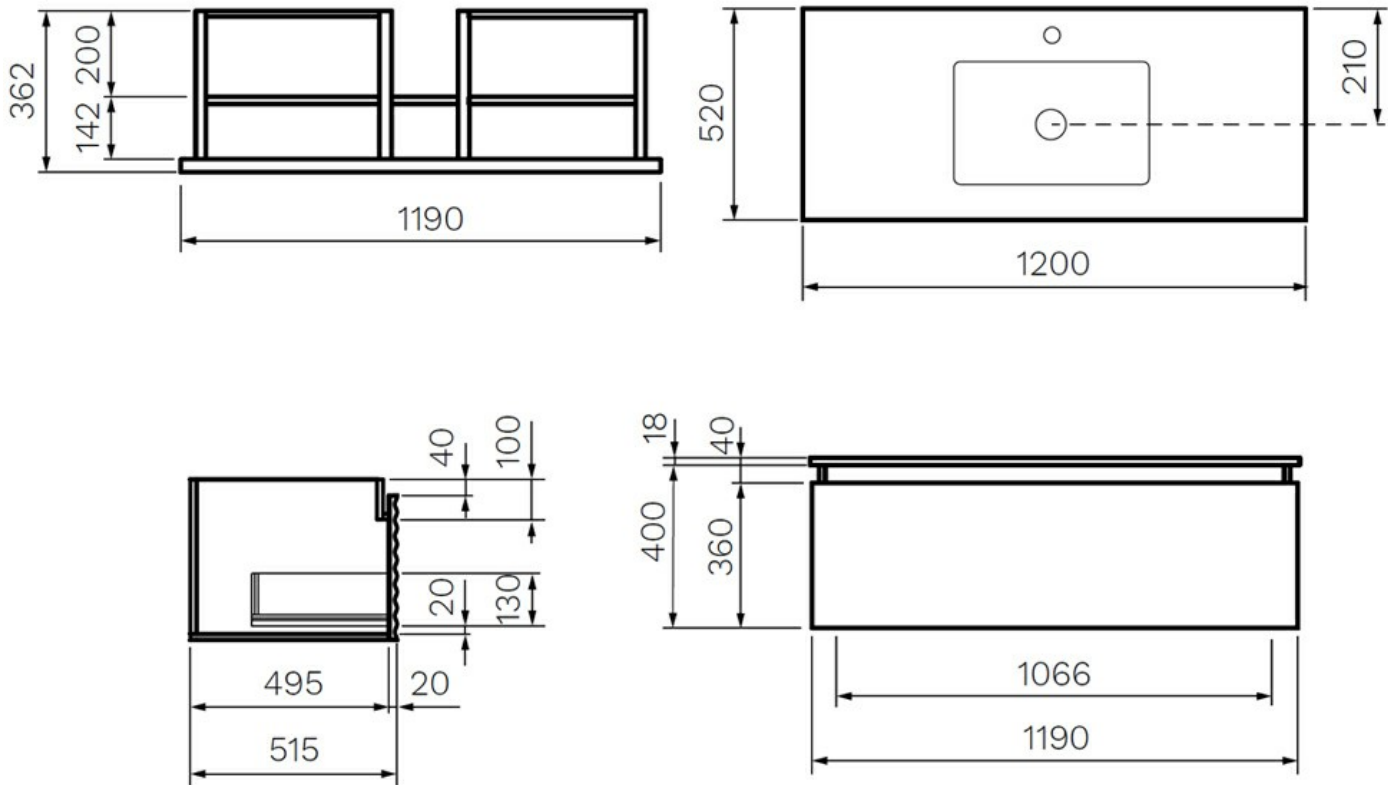

LOOM 1200 WALL CABINET W MARBLE TOP BLACK WALNUT

85522.BW

PARISI

Residential/Light Commercial Use

Suitable for Residential/Light Commercial Use (Kitchens, Bathrooms and Laundries in Hotels, Motels and Retirement Villages).

10

Guarantee

10 Year Guarantee

Drawer organiser/divider in top drawers

Comes with handy divider for organizing your toiletries.

Finger Pull handles

Comes with Finger Pull handles for effortless opening and closing.