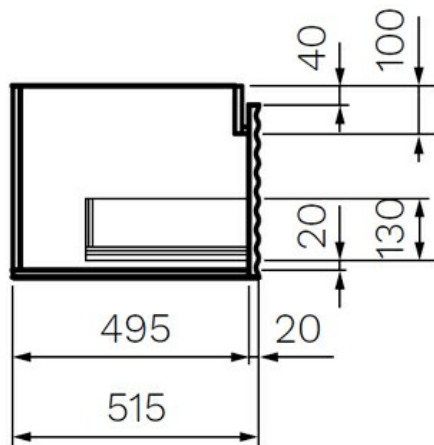

LOOM 800 WALL CABINET W MARBLE TOP BLACK WALNUT

85521.BW

PARISI

Residential/Light Commercial Use

Suitable for Residential/Light Commercial Use (Kitchens, Bathrooms and Laundries in Hotels, Motels and Retirement Villages).