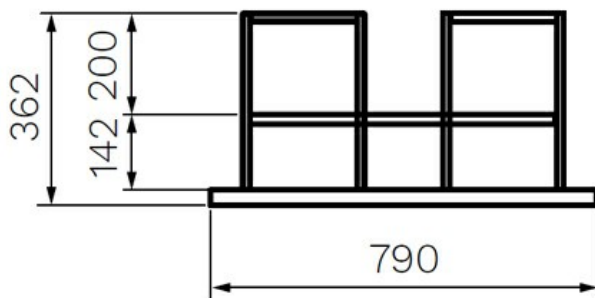

LOOM 800 WALL CABINET W MARBLE TOP BLACK WALNUT

85521.BW

PARISI

Residential/Light Commercial Use

Suitable for Residential/Light Commercial Use (Kitchens, Bathrooms and Laundries in Hotels, Motels and Retirement Villages).