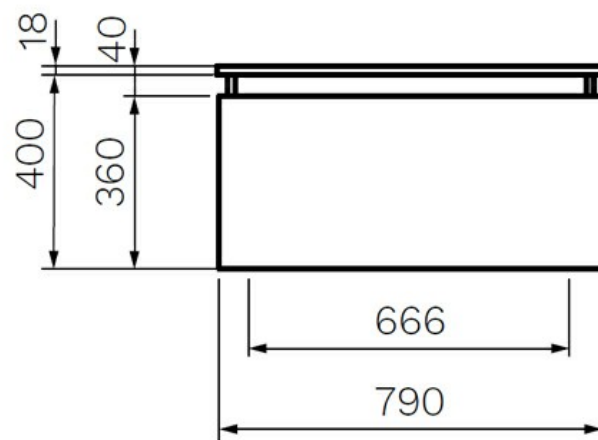

LOOM 800 WALL CABINET W MARBLE TOP BLACK WALNUT

85521.BW

PARISI

Residential/Light Commercial Use

Suitable for Residential/Light Commercial Use (Kitchens, Bathrooms and Laundries in Hotels, Motels and Retirement Villages).