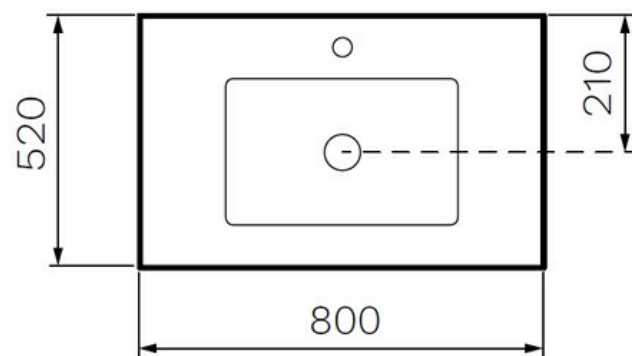

LOOM 800 WALL CABINET W MARBLE TOP BLACK WALNUT

85521.BW

PARISI

Residential/Light Commercial Use

Suitable for Residential/Light Commercial Use (Kitchens, Bathrooms and Laundries in Hotels, Motels and Retirement Villages).