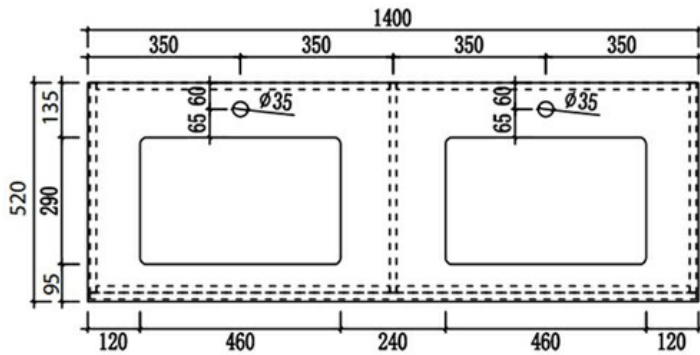

ARRIVO 1400 FLOOR VANITY W/ 2TH MARBLE TOP - Gloss White

85515.11

PARISI

Top Drawer Lower Drawer