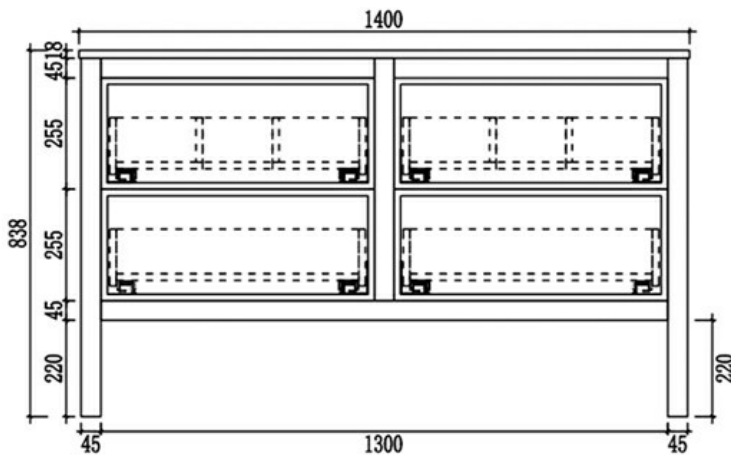

ARRIVO 1400 FLOOR VANITY W/ 2TH MARBLE TOP - Gloss White

85515.11

PARISI

Top Drawer Lower Drawer

Residential/Light Commercial

Suitable for Residential/Light Commercial Use (Kitchens, Bathrooms and Laundries in Motels, Hotels and Retirement Villages)

Marine ply

Made with superior grade plywood with increased moisture resistance

	Carrara Marble Top	Made with Carrara Marble from Tuscany, Italy.
	Taphole	1 Tap Hole
	Dimensions	(1400) x (500) x (838)mm
	Adjustable Feet	Easily adjustable levelling feet
	Soft Close Drawer System	Incorporates Hettich Soft Close Drawer System.
	Drawer	4 Drawer
	Includes Overflow	
	Basin Included	Vanity includes undermount basin