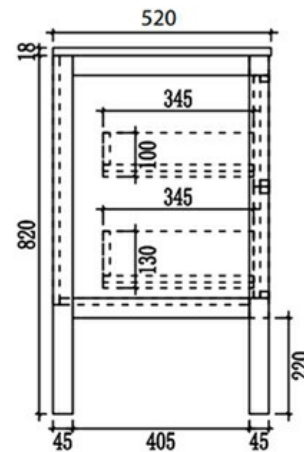

ARRIVO 1400 FLOOR VANITY W/ 2TH MARBLE TOP - Gloss White

85515.11

PARISI

Residential/Light Commercial

Suitable for Residential/Light Commercial Use (Kitchens, Bathrooms and Laundries in Motels, Hotels and Retirement Villages)

Guarantee

10 Year Guarantee

Drawer organiser/divider in top drawers

Comes with handy divider for organizing your toiletries.

Finger Pull handles

Comes with Finger Pull handles for effortless opening and closing.

Marine ply

Made with superior grade plywood with increased moisture resistance