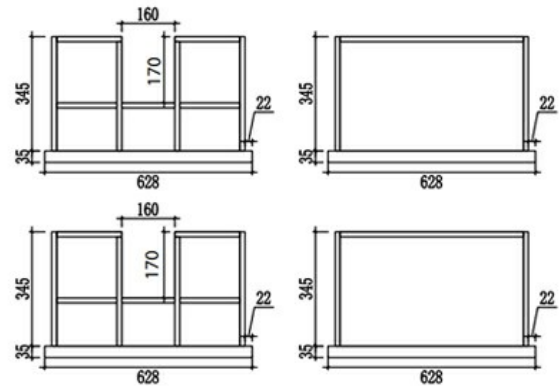

ARRIVO 1400 FLOOR VANITY W/ 2TH MARBLE TOP - Gloss White

85515.11

PARISI

Top Drawer Lower Drawer