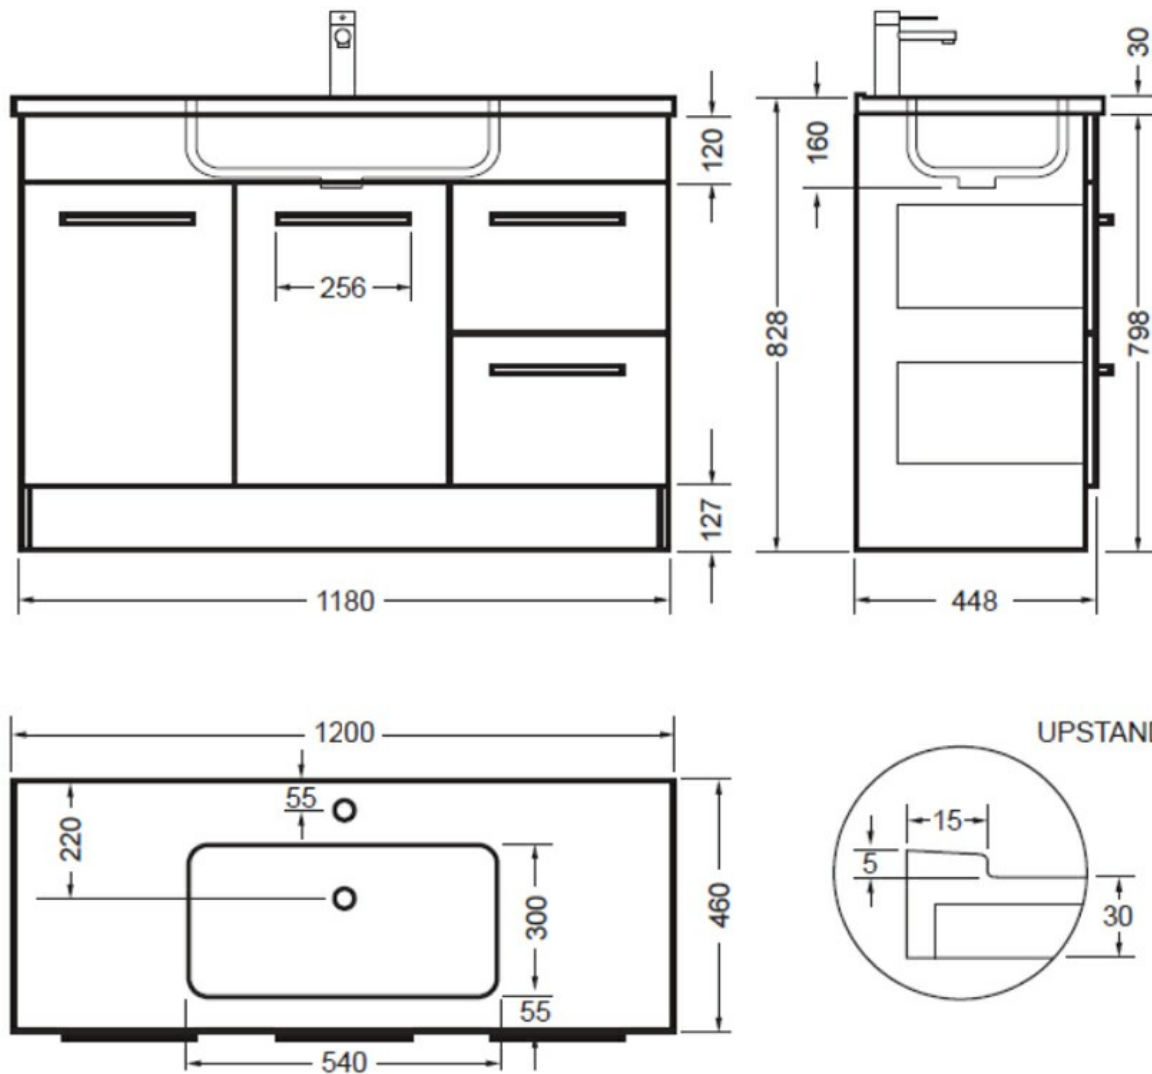

STUDIO PLUS FLOOR 1200 2 X DRAWER 2 X DOOR DEZIGNA  
WHITE GLOSS - POLYMARBLE DEZIGNA WHITE GLOSS

ELEMENTI

85407.11

Residential/Light Commercial

Suitable for Residential/Light Commercial Use (Kitchens, Bathrooms and Laundries in Motels, Hotels and Retirement Villages)

Hettich Guarantee

All Hettich Hardware comes with a Lifetime Warranty.

Dimensions

1200 (L) 460 x (W) x 798 (H)mm

	Moisture Resistant	Made from Moisture Resistant Board
	VC Allowance	Please give an allowance of 10mm (-/+) for all Vitreous China basin dimensions.
	Soft Close Hinges	Incorporates Hettich Soft Close Hinges.
	Door	2 Door
	Drawer	2 Drawer
	Bestwood	Incorporating the latest trends from Bestwood, the sophisticated range of colours and woodgrains delivers an authentic appeal with the Melamine board requiring no additional surface finishing.
	Environmental Choice	Product manufactured predominantly from sustainably grown New Zealand plantation pine forests and is Environmental Choice Certified.
	Made in New Zealand	
	Prefinished Material	
	Titus Hardware	Lifetime warranty on Titus runners