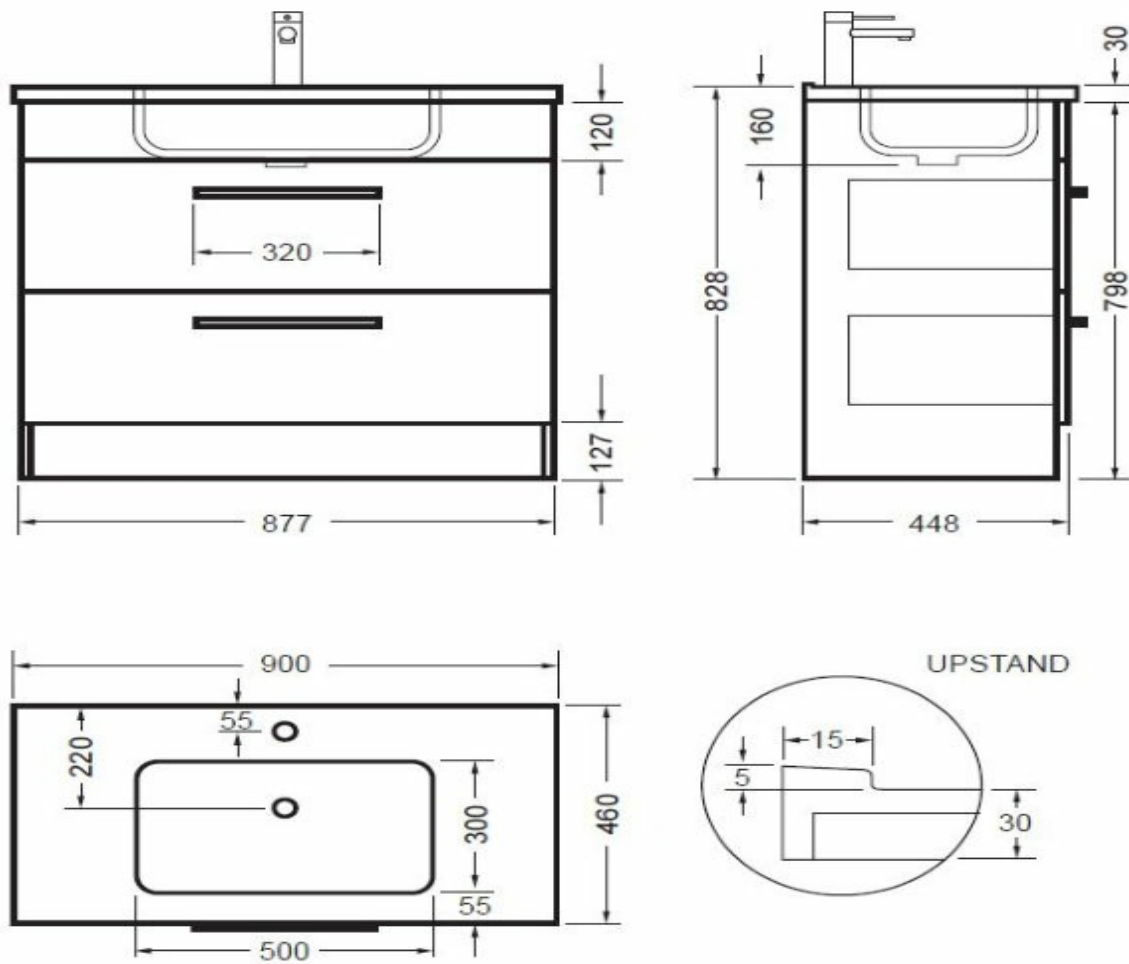

STUDIO PLUS FLOOR 900 2 X DRAWER DEZIGNA WHITE GLOSS -
POLYMARBLE DEZIGNA WHITE GLOSS

ELEMENTI

85405.11

Residential/Light
Commercial

Suitable for Residential/Light Commercial Use (Kitchens,
Bathrooms and Laundries in Motels, Hotels and
Retirement Villages)

Hettich Guarantee

All Hettich Hardware comes with a Lifetime Warranty.

Taphole

1 Tap Hole

	Dimensions	900 (L) x 460 (W) x 798 (H)mm
	Moisture Resistant	Made from Moisture Resistant Board
	VC Allowance	Please give an allowance of 10mm (-/+) for all Vitreous China basin dimensions.
	Soft Close Drawer System	Incorporates Hettich Soft Close Drawer System.
	Drawer	2 Drawer
	Bestwood	Incorporating the latest trends from Bestwood, the sophisticated range of colours and woodgrains delivers an authentic appeal with the Melamine board requiring no additional surface finishing.
	Environmental Choice	Product manufactured predominantly from sustainably grown New Zealand plantation pine forests and is Environmental Choice Certified.
	Made in New Zealand	
	Prefinished Material	
	Titus Hardware	Lifetime warranty on Titus runners