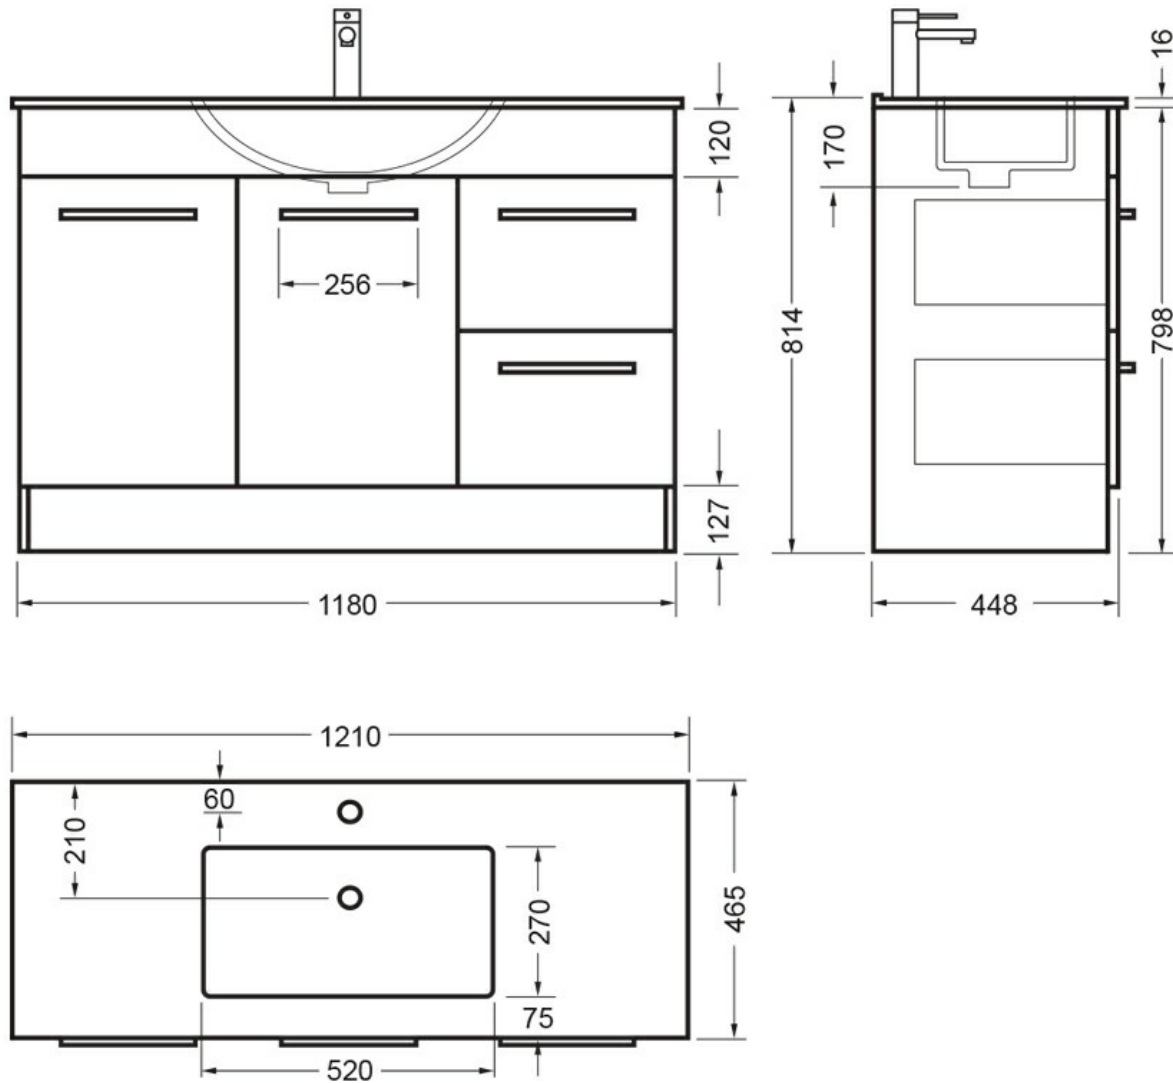

STUDIO PLUS FLOOR 1200 2 X DRAWER 2 X DOOR DEZIGNA
WHITE GLOSS - CURVED VITREOUS CHINA DEZIGNA WHITE GLOSS

ELEMENTi

85321.11

Residential/Light Commercial

Suitable for Residential/Light Commercial Use (Kitchens, Bathrooms and Laundries in Motels, Hotels and Retirement Villages)

Hettich Guarantee

All Hettich Hardware comes with a Lifetime Warranty.

Dimensions

1200 (L) 460 x (W) x 798 (H)mm

	Moisture Resistant	Made from Moisture Resistant Board
	VC Allowance	Please give an allowance of 10mm (-/+) for all Vitreous China basin dimensions.
	Soft Close Hinges	Incorporates Hettich Soft Close Hinges.
	Door	2 Door
	Drawer	2 Drawer
	Bestwood	Incorporating the latest trends from Bestwood, the sophisticated range of colours and woodgrains delivers an authentic appeal with the Melamine board requiring no additional surface finishing.
	Environmental Choice	Product manufactured predominantly from sustainably grown New Zealand plantation pine forests and is Environmental Choice Certified.
	Made in New Zealand	
	Prefinished Material	
	Titus Hardware	Lifetime warranty on Titus runners