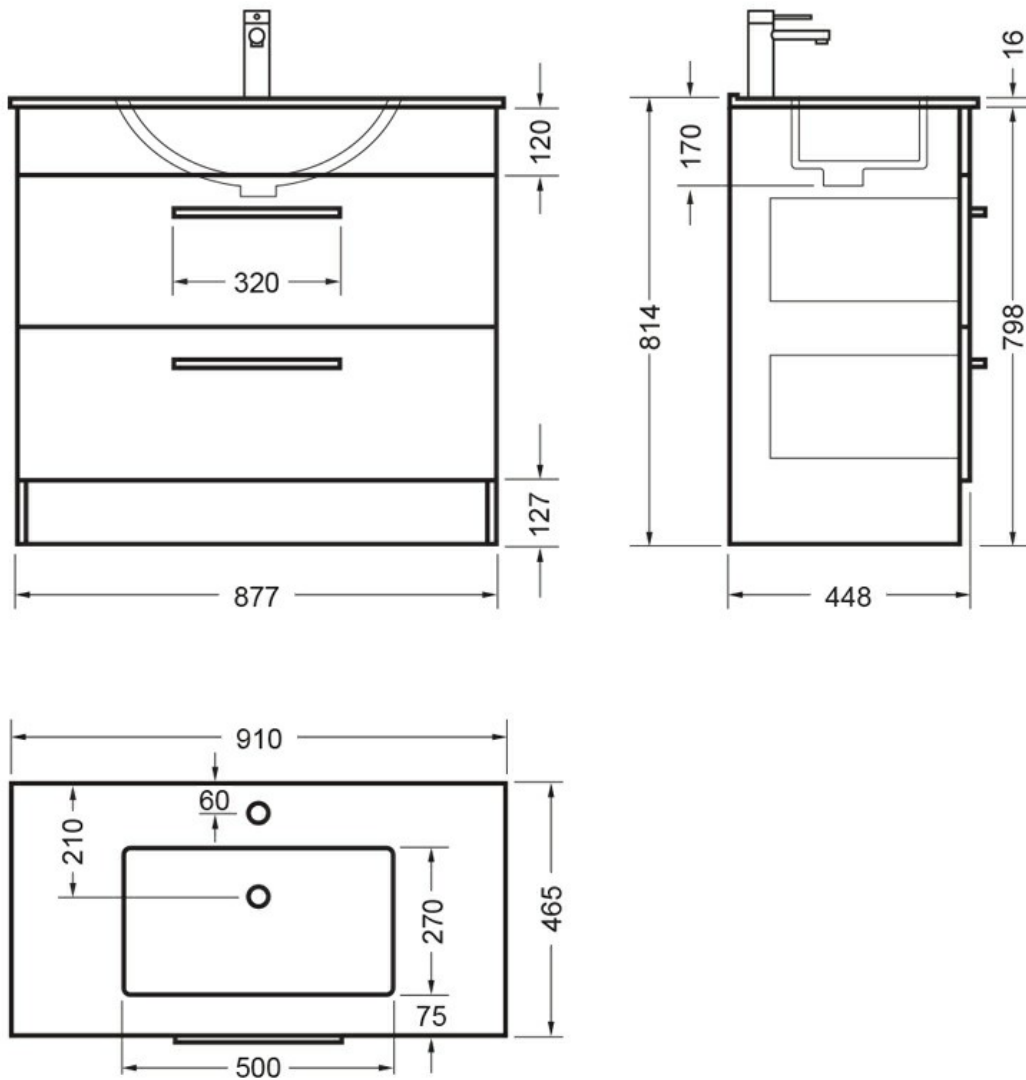

STUDIO PLUS FLOOR 900 2 X DRAWER DEZIGNA WHITE GLOSS -  
CURVED VITREOUS CHINA DEZIGNA WHITE GLOSS

ELEMENTI

85312.11

Residential/Light  
Commercial

Suitable for Residential/Light Commercial Use (Kitchens,  
Bathrooms and Laundries in Motels, Hotels and  
Retirement Villages)

5

Guarantee

5 Year Guarantee (Basin &  
Cabinet)

10

Guarantee

10 Year Guarantee (Tavolo Top)

Delivery

Minimum 15 working days

Hettich Guarantee

All Hettich Hardware comes with a Lifetime Warranty.

Tap hole

1 Tap Hole

	Dimensions	900 (L) x 460 (W) x 798 (H)mm
	Moisture Resistant	Made from Moisture Resistant Board
	VC Allowance	Please give an allowance of 10mm (-/+ ) for all Vitreous China basin dimensions.
	Soft Close Drawer System	Incorporates Hettich Soft Close Drawer System.
	Drawer	2 Drawer
	Bestwood	Incorporating the latest trends from Bestwood, the sophisticated range of colours and woodgrains delivers an authentic appeal with the Melamine board requiring no additional surface finishing.
	Environmental Choice	Product manufactured predominantly from sustainably grown New Zealand plantation pine forests and is Environmental Choice Certified.
	Made in New Zealand	
	Prefinished Material	
	Titus Hardware	Lifetime warranty on Titus runners