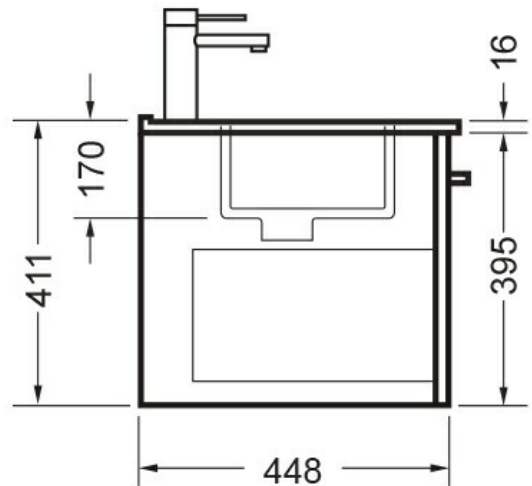

STUDIO PLUS WALL 900 1 X DRAWER - CURVED VITREOUS CHINA
SEASONED OAK

ELEMENTi

85309.SO

$1249

Residential/Light Commercial

Suitable for Residential/Light Commercial Use (Kitchens, Bathrooms and Laundries in Motels, Hotels and Retirement Villages)

5

Guarantee

5 Year Guarantee (Basin & Cabinet)

10

Guarantee

10 Year Guarantee (Tavolo Top)

Delivery

Minimum 15 working days

Hettich Guarantee

All Hettich Hardware comes with a Lifetime Warranty.

Taphole

1 Tap Hole