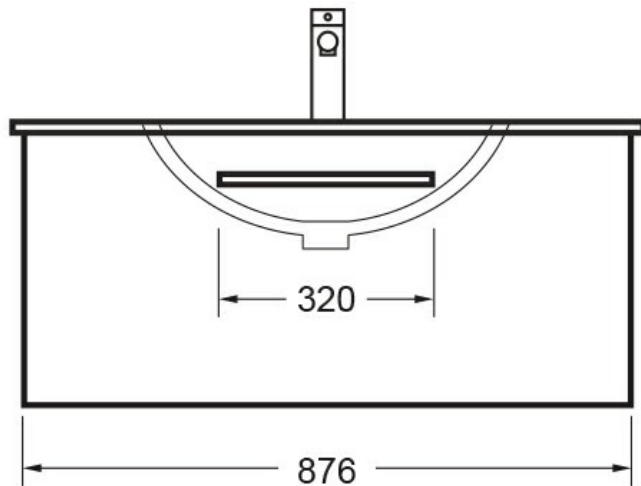

STUDIO PLUS WALL 900 1 X DRAWER - CURVED VITREOUS CHINA
SEASONED OAK

ELEMENTi

85309.SO

$1249

Residential/Light Commercial

Suitable for Residential/Light Commercial Use (Kitchens, Bathrooms and Laundries in Motels, Hotels and Retirement Villages)

5

Guarantee

5 Year Guarantee (Basin & Cabinet)

10

Guarantee

10 Year Guarantee (Tavolo Top)

Delivery

Minimum 15 working days

Hettich Guarantee

All Hettich Hardware comes with a Lifetime Warranty.

Taphole

1 Tap Hole