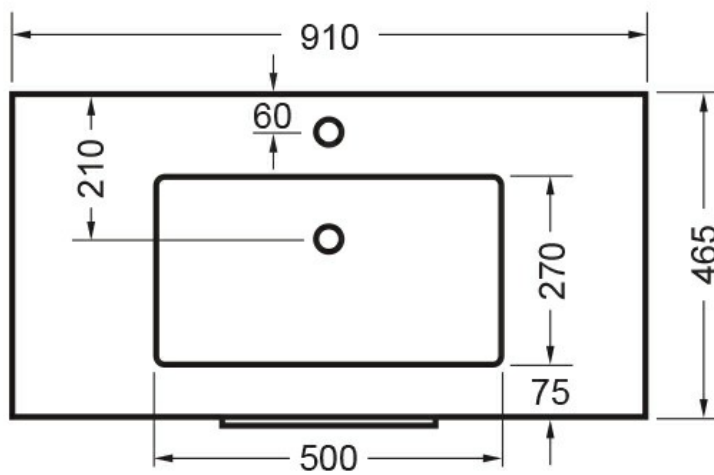

STUDIO PLUS WALL 900 1 X DRAWER - CURVED VITREOUS CHINA
SEASONED OAK

ELEMENTi

85309.SO

$1249

Residential/Light Commercial

Suitable for Residential/Light Commercial Use (Kitchens, Bathrooms and Laundries in Motels, Hotels and Retirement Villages)

5

Guarantee

5 Year Guarantee (Basin & Cabinet)

10

Guarantee

10 Year Guarantee (Tavolo Top)

Delivery

Minimum 15 working days

Hettich Guarantee

All Hettich Hardware comes with a Lifetime Warranty.

Taphole

1 Tap Hole