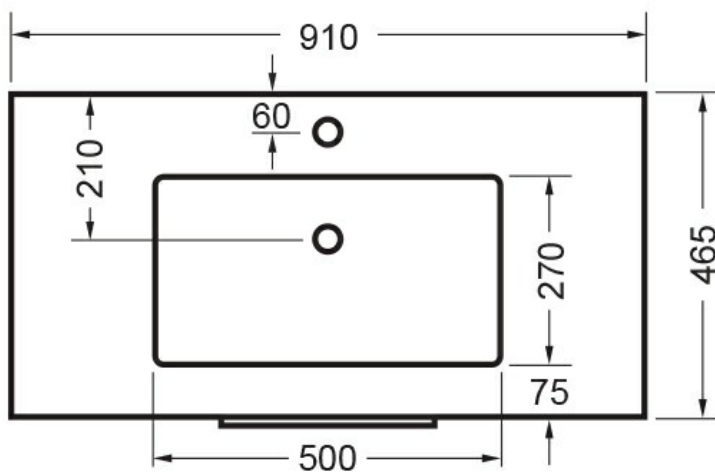

STUDIO PLUS WALL 900 1 X DRAWER - CURVED VITREOUS CHINA
FRENCH OAK VELVET

ELEMENTi

85309.77

$1249

Residential/Light Commercial

Suitable for Residential/Light Commercial Use (Kitchens, Bathrooms and Laundries in Motels, Hotels and Retirement Villages)

5

Guarantee

5 Year Guarantee (Basin & Cabinet)

10

Guarantee

10 Year Guarantee (Tavolo Top)

Delivery

Minimum 15 working days

Hettich Guarantee

All Hettich Hardware comes with a Lifetime Warranty.

Tap hole

1 Tap Hole