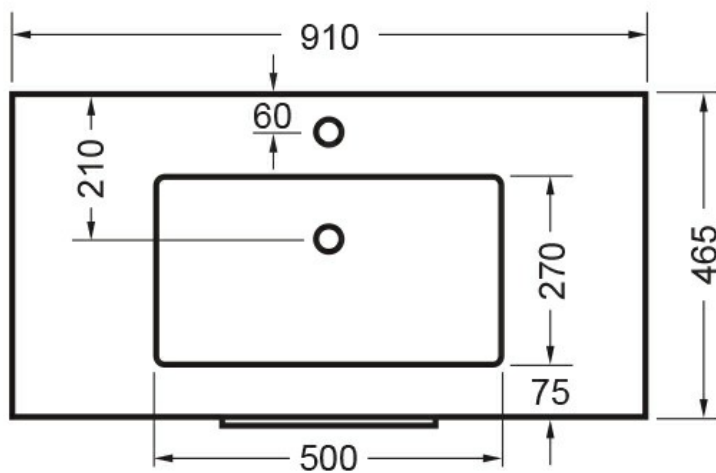

STUDIO PLUS WALL 900 1 X DRAWER - CURVED VITREOUS CHINA  
DEZIGNA WHITE GLOSS

ELEMENTI

85309.11

\$1249

Residential/Light Commercial

Suitable for Residential/Light Commercial Use (Kitchens, Bathrooms and Laundries in Motels, Hotels and Retirement Villages)

Hettich Guarantee

All Hettich Hardware comes with a Lifetime Warranty.

Tap hole

1 Tap Hole

	Dimensions	(L) x (W) x (H)mm
	Moisture Resistant	Made from Moisture Resistant Board
	VC Allowance	Please give an allowance of 10mm (-/+ ) for all Vitreous China basin dimensions.
	Soft Close Hinges	Incorporates Hettich Soft Close Hinges.
	Drawer	1 Drawer
	Bestwood	Incorporating the latest trends from Bestwood, the sophisticated range of colours and woodgrains delivers an authentic appeal with the Melamine board requiring no additional surface finishing.
	Environmental Choice	Product manufactured predominantly from sustainably grown New Zealand plantation pine forests and is Environmental Choice Certified.
	Made in New Zealand	
	Prefinished Material	
	Titus Hardware	Lifetime warranty on Titus runners