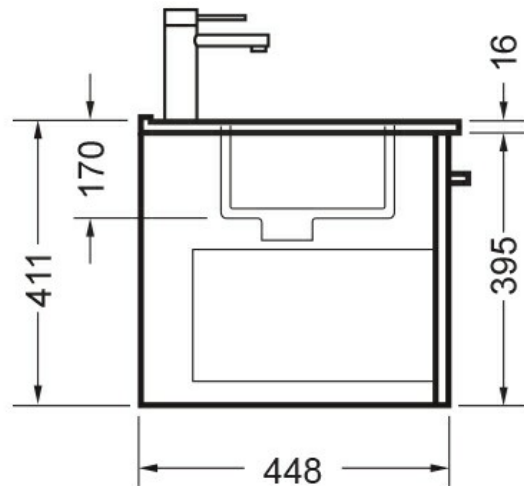

STUDIO PLUS WALL 900 1 X DRAWER - CURVED VITREOUS CHINA
DEZIGNA WHITE GLOSS

ELEMENTI

85309.11

$1249

Residential/Light Commercial

Suitable for Residential/Light Commercial Use (Kitchens, Bathrooms and Laundries in Motels, Hotels and Retirement Villages)

5

Guarantee

5 Year Guarantee (Basin & Cabinet)

10

Guarantee

10 Year Guarantee (Tavolo Top)

Delivery

Minimum 15 working days

Hettich Guarantee

All Hettich Hardware comes with a Lifetime Warranty.

Tap hole

1 Tap Hole