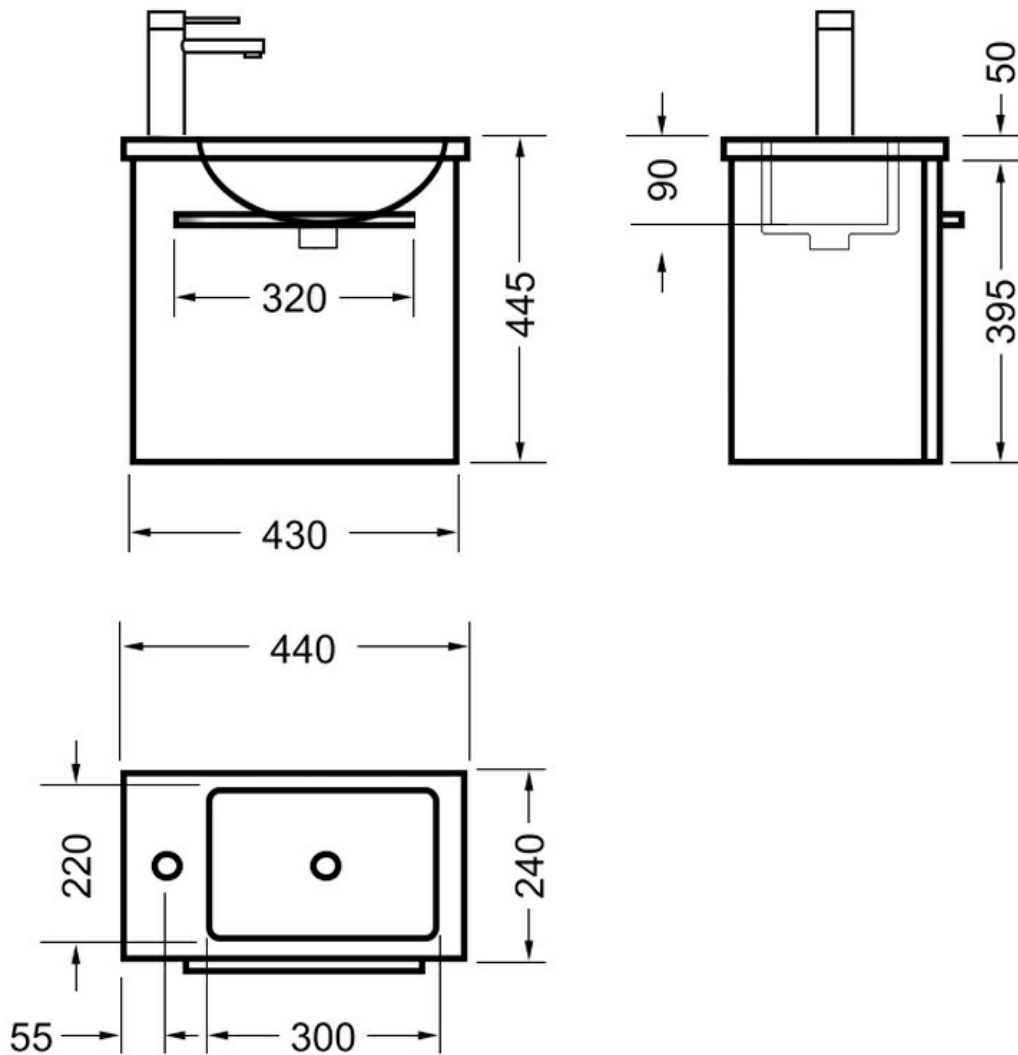

STUDIO PLUS WALL 440 1 X DOOR - DEZIGNA WHITE GLOSS

85300.11

ELEMENTi

Residential/Light Commercial

Suitable for Residential/Light Commercial Use (Kitchens, Bathrooms and Laundries in Motels, Hotels and Retirement Villages)