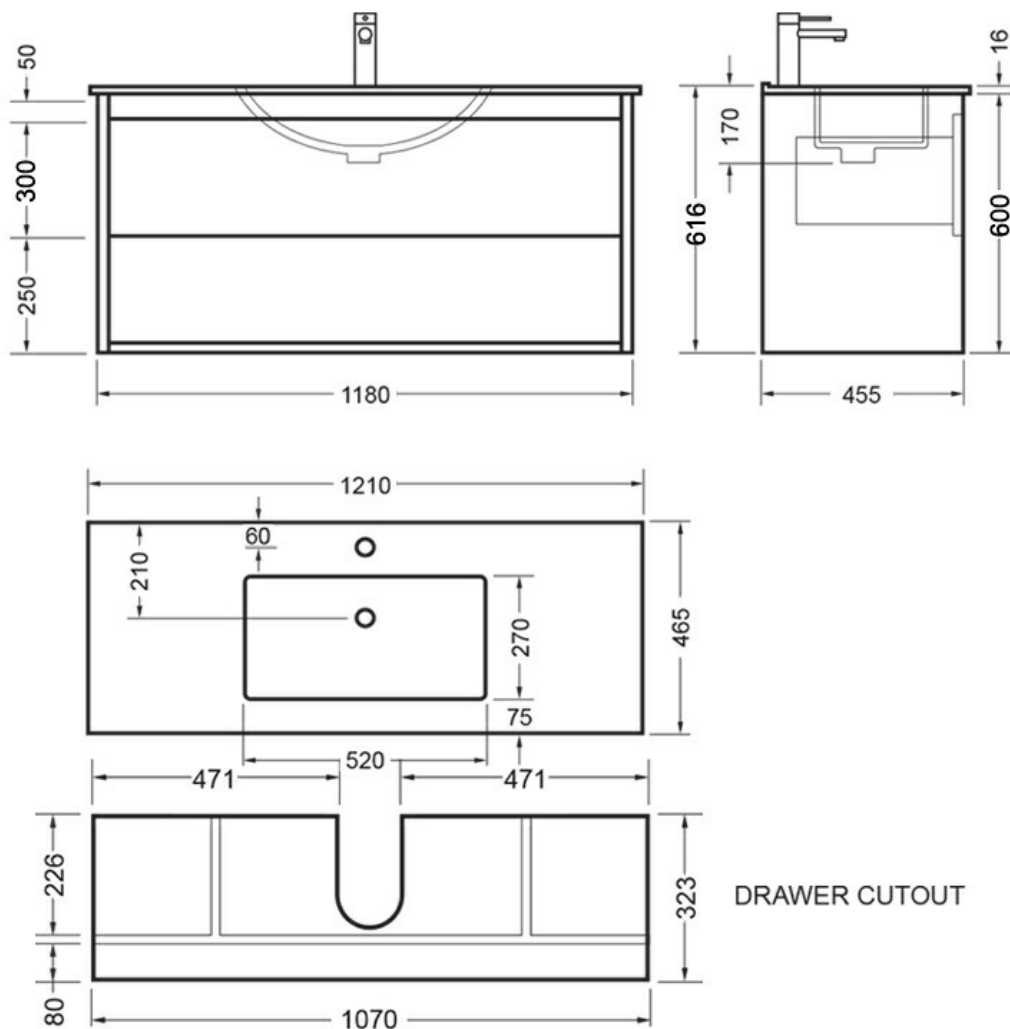

CERTO WALL 1200 X 1 DRAWER - CURVED VITREOUS CHINA
DEZIGNA WHITE GLOSS

ELEMENTI

83340.11

Residential/Light Commercial Use

Suitable for Residential/Light Commercial Use (Kitchens, Bathrooms and Laundries in Hotels, Motels and Retirement Villages).

Drawer organiser/divider in top drawers

Comes with handy divider for organizing your toiletries.

Moisture Resistant

Made from Moisture Resistant Board

Soft Close Drawer System

Incorporates Hettich Soft Close Drawer System.