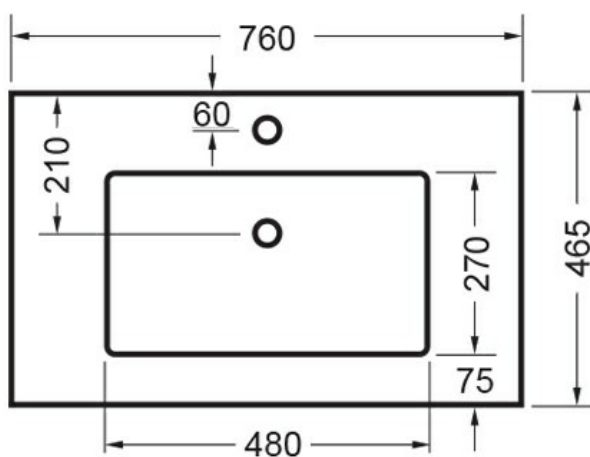

CERTO WALL 750 1 X DRAWER - CURVED VITREOUS CHINA
DEZIGNA WHITE GLOSS

ELEMENTI

83320.11

DRAWER CUTOUT

Residential/Light Commercial Use

Suitable for Residential/Light Commercial Use (Kitchens, Bathrooms and Laundries in Hotels, Motels and Retirement Villages).