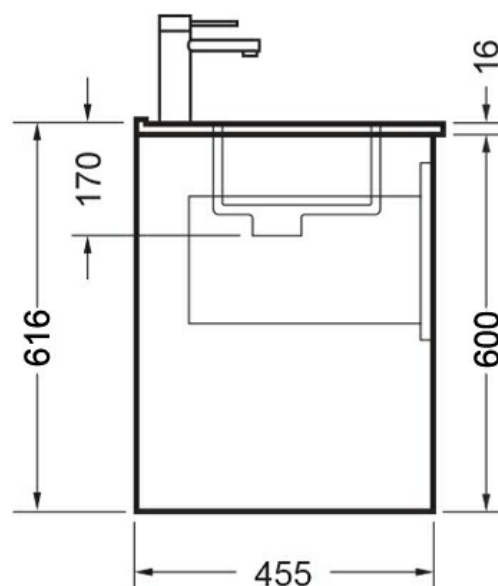

CERTO WALL 750 1 X DRAWER - CURVED VITREOUS CHINA
DEZIGNA WHITE GLOSS

ELEMENTI

83320.11

DRAWER CUTOUT

Residential/Light Commercial Use

Suitable for Residential/Light Commercial Use (Kitchens, Bathrooms and Laundries in Hotels, Motels and Retirement Villages).