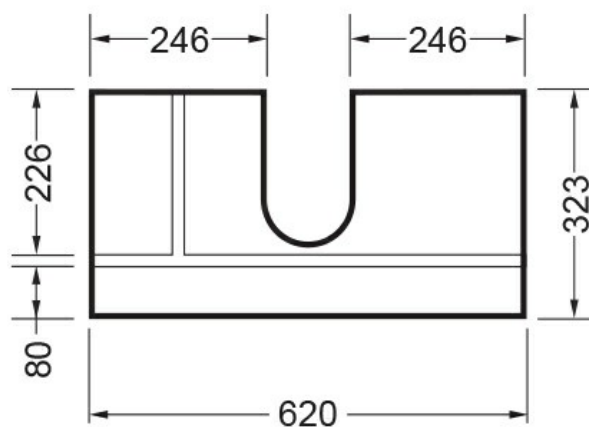

CERTO WALL 750 1 X DRAWER - CURVED VITREOUS CHINA
DEZIGNA WHITE GLOSS

ELEMENTI

83320.11

DRAWER CUTOUT

Residential/Light Commercial Use

Suitable for Residential/Light Commercial Use (Kitchens, Bathrooms and Laundries in Hotels, Motels and Retirement Villages).