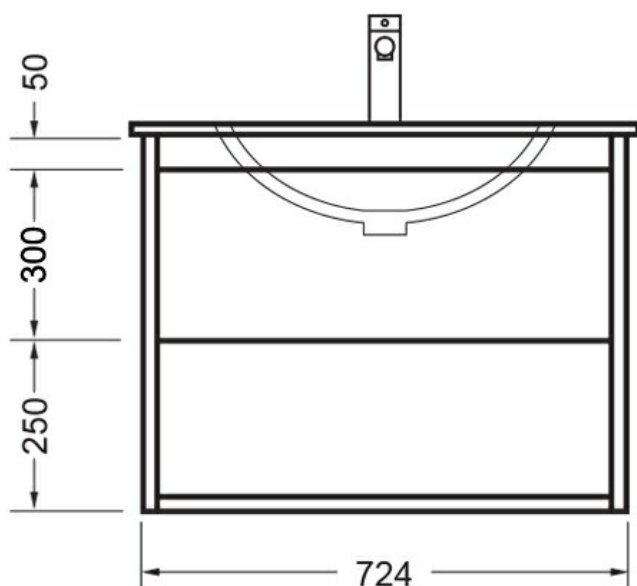

CERTO WALL 750 1 X DRAWER - CURVED VITREOUS CHINA
DEZIGNA WHITE GLOSS

ELEMENTI

83320.11

DRAWER CUTOUT

Residential/Light Commercial Use

Suitable for Residential/Light Commercial Use (Kitchens, Bathrooms and Laundries in Hotels, Motels and Retirement Villages).