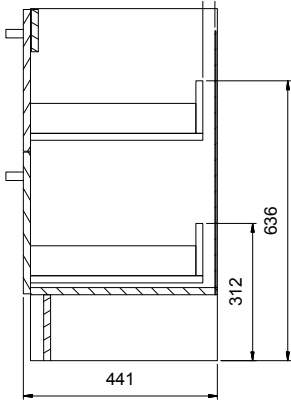

SP180D4FLDB/SP180D4FLDBM  
**SPLASH**  
1800, 4 DRAWER, DOUBLE BOWL

Splash Cabinet

SPLASH Floor Drawer Units Side View

SP180D4FLDB Top View Showing Drawers

NB: Drawings indicate the technical measurements only and is not a reflection of how the unit will look.