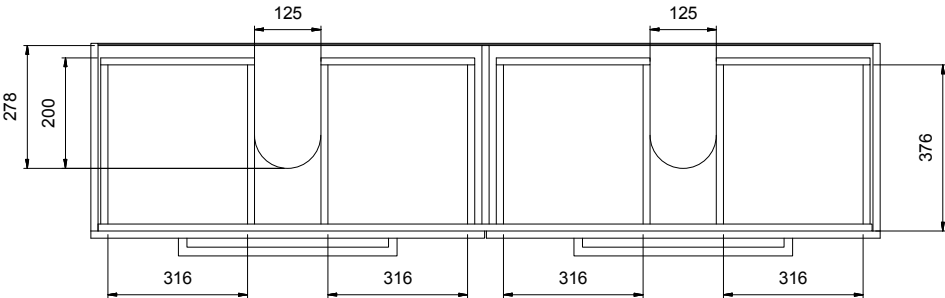

SP180D4FLDB/SP180D4FLDBM  
**SPLASH**  
1800, 4 DRAWER, DOUBLE BOWL

Splash Cabinet

SPLASH Floor Drawer Units Side View

SP180D4FLDB Top View Showing Drawers

NB: Drawings indicate the technical measurements only and is not a reflection of how the unit will look.