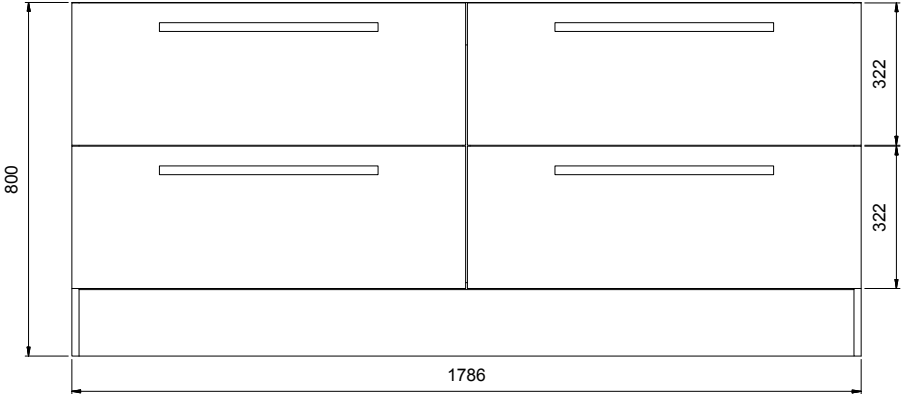

SP180D4FLDB/SP180D4FLDBM  
**SPLASH**  
1800, 4 DRAWER, DOUBLE BOWL

Splash Cabinet

SPLASH Floor Drawer Units Side View

SP180D4FLDB Top View Showing Drawers

NB: Drawings indicate the technical measurements only and is not a reflection of how the unit will look.