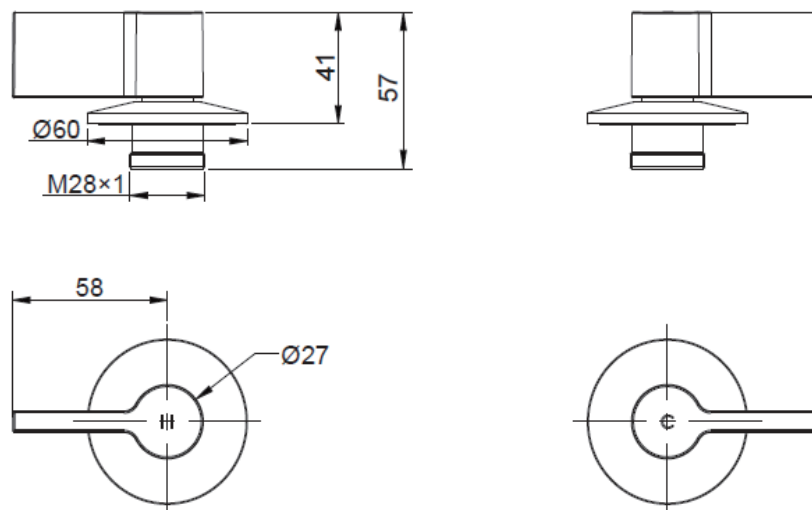

### Product Diagram

Dimensions are approximate  
unit: mm

77981T-4