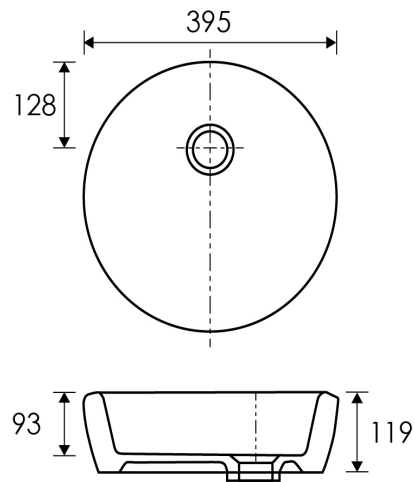

SPECIFICATION SHEET

Vessel Basin Options

EOS Round

Vitreous China with Overflow
34050

W395 x H115