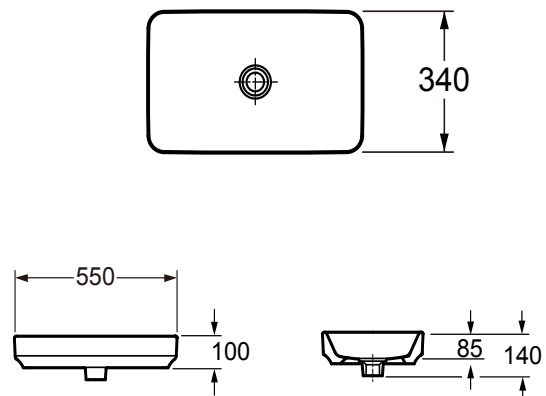

### EOS Round

Vitreous China with Overflow  
34050

W395 x H115

### EOS Square

Vitreous China with Overflow  
34040

W395 x L395 x H115

### Quarto Rectangular

Vitreous China with Overflow  
7330

W340 x L550 x H85