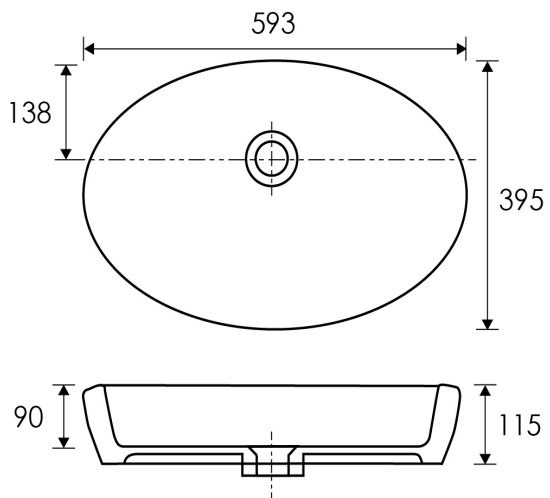

### Slab Top

StoneCast 35mm / Solid Timber Top 20mm  
ST

Available in sizes 750, 900,  
1200, 1500, 1800

### EOS Rectangular

Vitreous China with Overflow  
34020

W395 x L595 x H115

### EOS Oval

Vitreous China with Overflow  
34030

W395 x L595 x H115

### Quarto Rectangular

Vitreous China with Overflow  
7330

W340 x L550 x H85