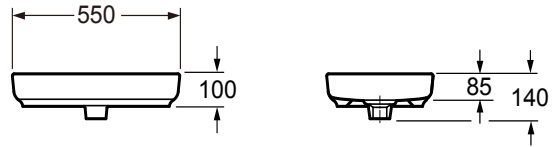

SPECIFICATION SHEET

Vessel Basin Options

Quarto Oval

Vitreous China with Overflow
7340

W350 x L550 x H100