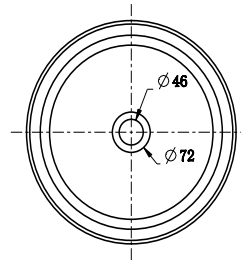

Quarto Round

Vitreous China with Overflow
7350

W400 x H120