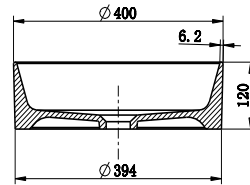

## Vessel Basin Options

### Quarto Oval

Vitreous China with Overflow  
7340

W350 x L550 x H100

### Quarto Round

Vitreous China with Overflow  
7350

W400 x H120