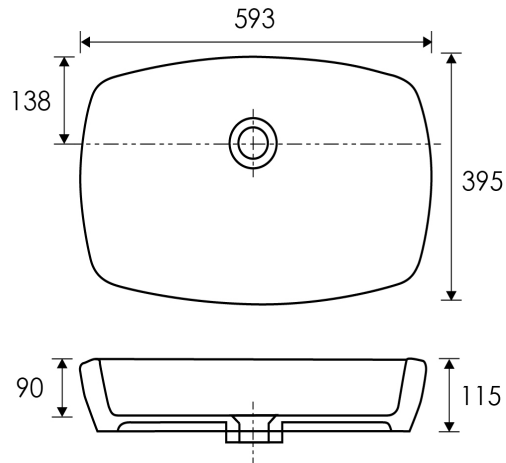

### Slab Top

StoneCast 35mm / Solid Timber Top 20mm  
ST

Available in sizes 750, 900,  
1200, 1500, 1800

### EOS Rectangular

Vitreous China with Overflow  
34020

W395 x L595 x H115

### EOS Oval

Vitreous China with Overflow  
34030

W395 x L595 x H115