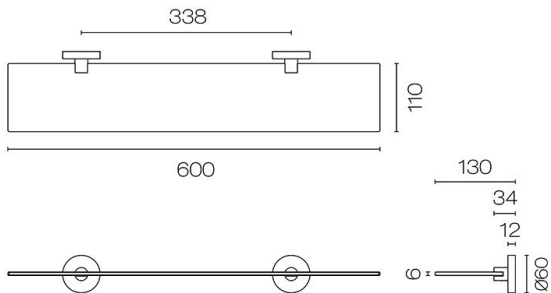

Eco Style Glass Shelf 600mm

Code: 6810-70

Brand	Progetto
Finish	Chrome
Installation	Wall Mount
Width (mm)	600
Depth (mm)	130
Warranty	2 Years
Material	Brass / Glass

Scan to View
Product Online