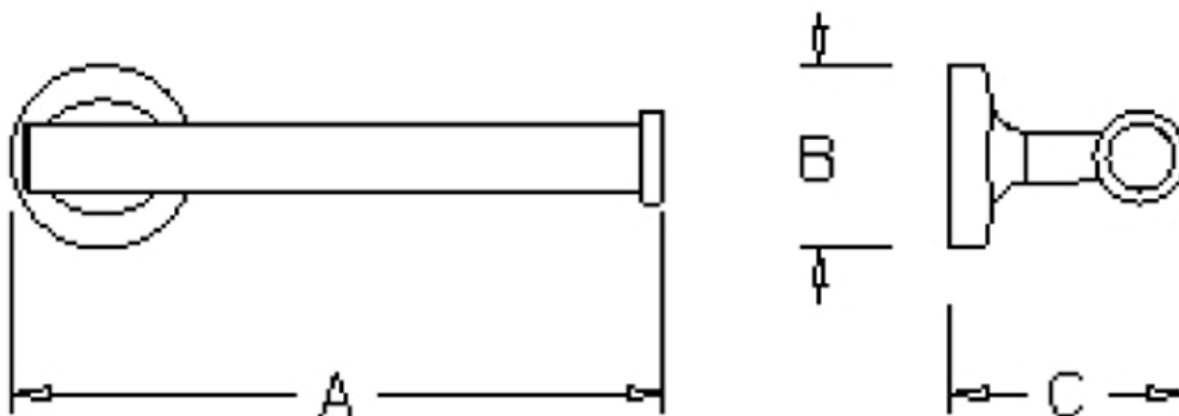

## EUROPA PLUS SPARE TOILET ROLL HOLDER CHROME

60311.02

ELEMENTI

A - 178mm  
B - 50mm  
C - 65mm

Residential/Light  
Commercial

Suitable for Residential/Light Commercial Use (Kitchens,  
Bathrooms and Laundries in Motels, Hotels and  
Retirement Villages)

10

Guarantee

10 Year Guarantee

Galvanic Plating  
Process

CHROME: Galvanic plating process. Covering with 0,3 –  
0,4 microns chrome average. Items are tested as per  
Norm En 246 with salt spray chamber – 240 hours  
(equivalent to 6 years)