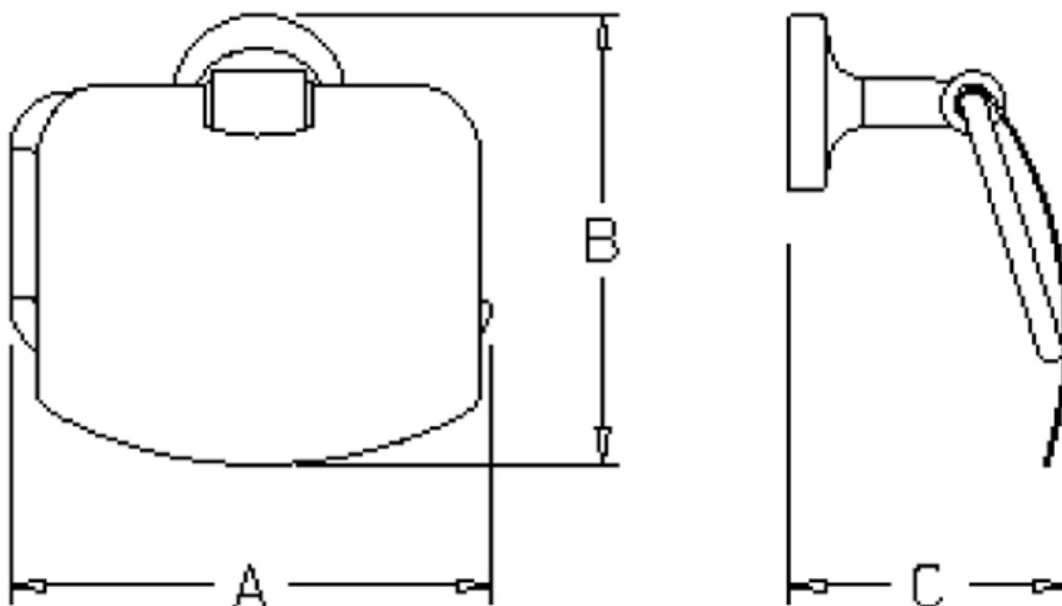

EUROPA PLUS TOILET ROLL HOLDER CHROME

60309.02

ELEMENTI

A - 137mm

B - 128mm

C - 79mm

Residential/Light
Commercial

Suitable for Residential/Light Commercial Use (Kitchens,
Bathrooms and Laundries in Motels, Hotels and
Retirement Villages)