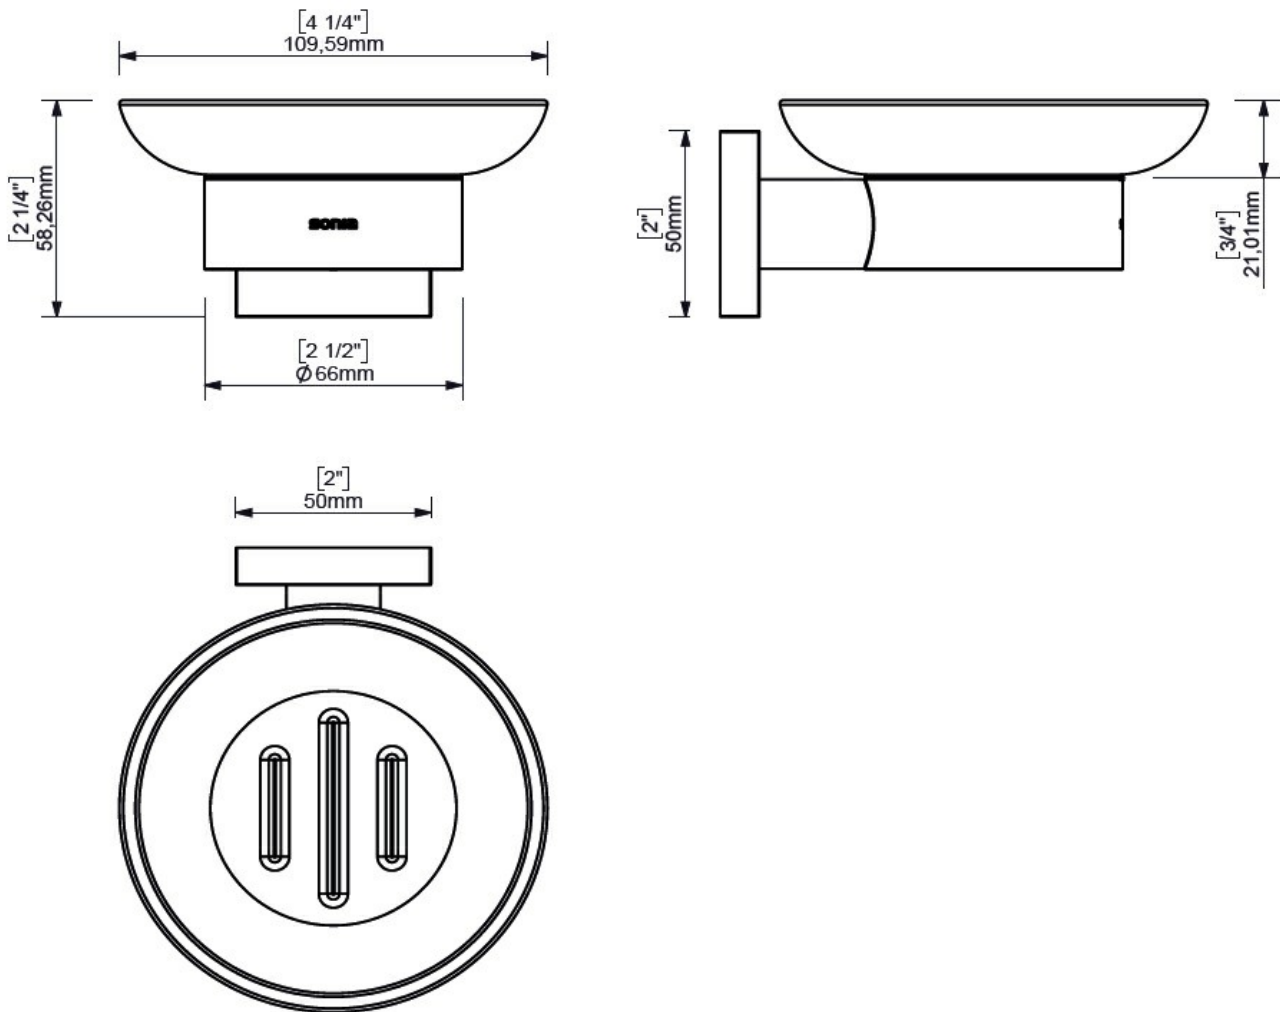

LINE WALL SOAP DISH CHROME

60222.02

ELEMENTi

Residential/Light
Commercial Use

Suitable for Residential/Light Commercial Use (Kitchens,
Bathrooms and Laundries in Hotels, Motels and
Retirement Villages).

10