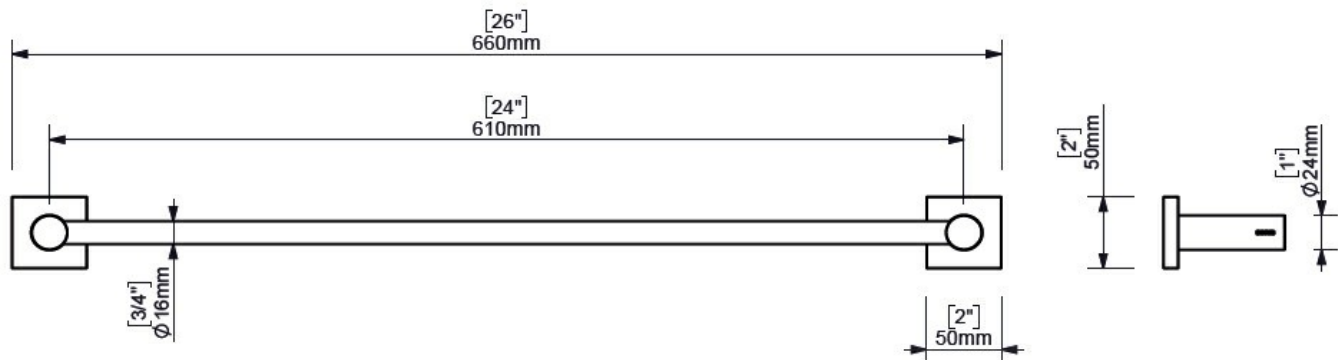

LINE TOWEL RAIL 610MM CHROME

60214.02

ELEMENTI

Residential/Light Commercial Use

Suitable for Residential/Light Commercial Use (Kitchens, Bathrooms and Laundries in Hotels, Motels and Retirement Villages).