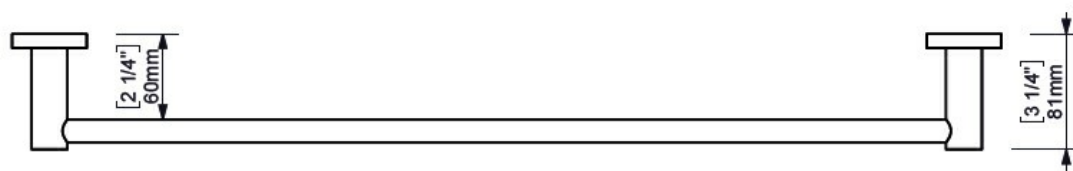

LINE TOWEL RAIL 610MM CHROME

60214.02

ELEMENTI

Residential/Light Commercial Use

Suitable for Residential/Light Commercial Use (Kitchens, Bathrooms and Laundries in Hotels, Motels and Retirement Villages).