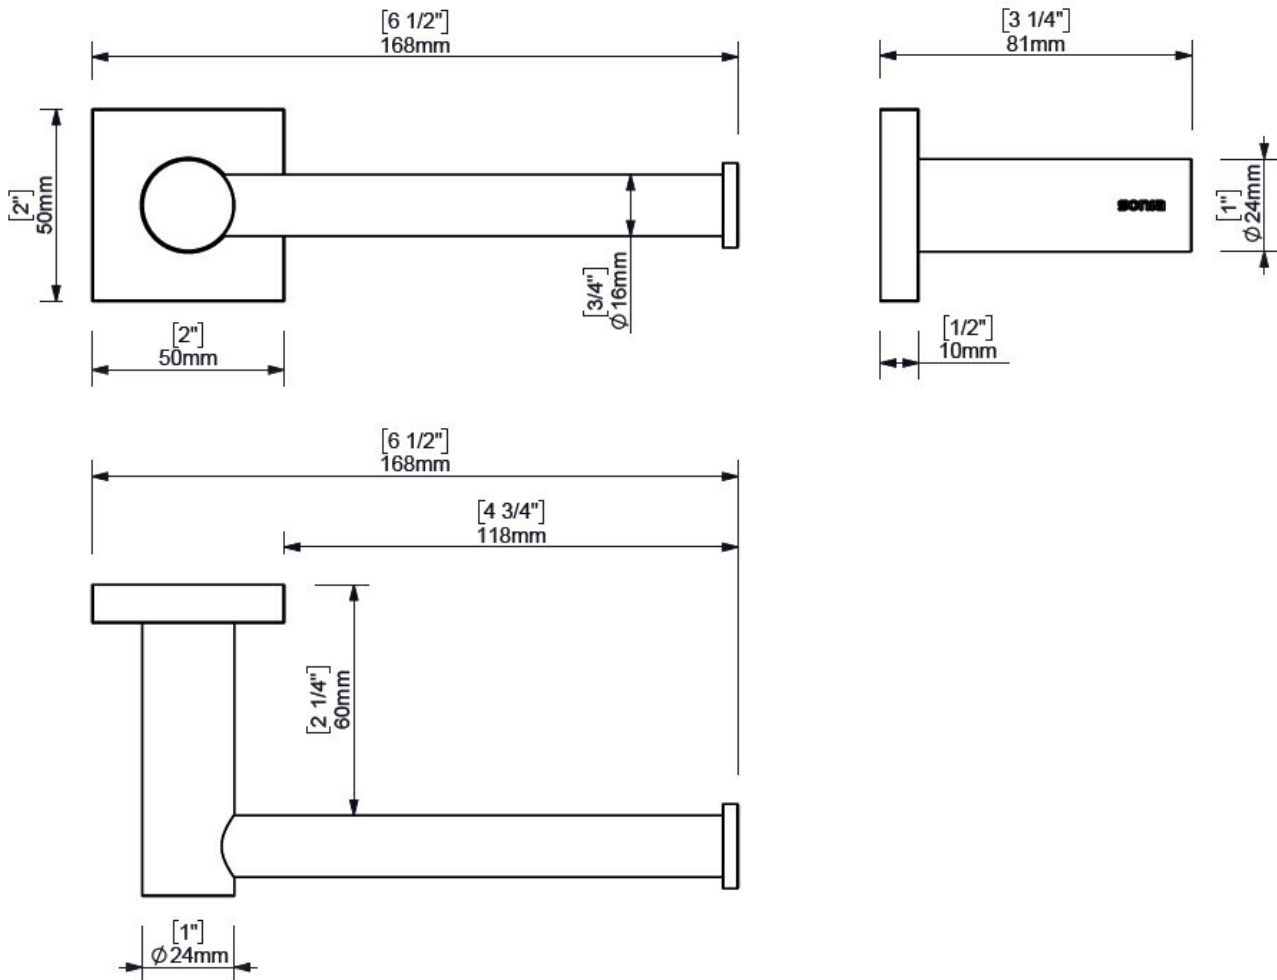

LINE TOILET ROLL HOLDER CHROME

60211.02

ELEMENTI

Residential/Light Commercial Use

Suitable for Residential/Light Commercial Use (Kitchens, Bathrooms and Laundries in Hotels, Motels and Retirement Villages).