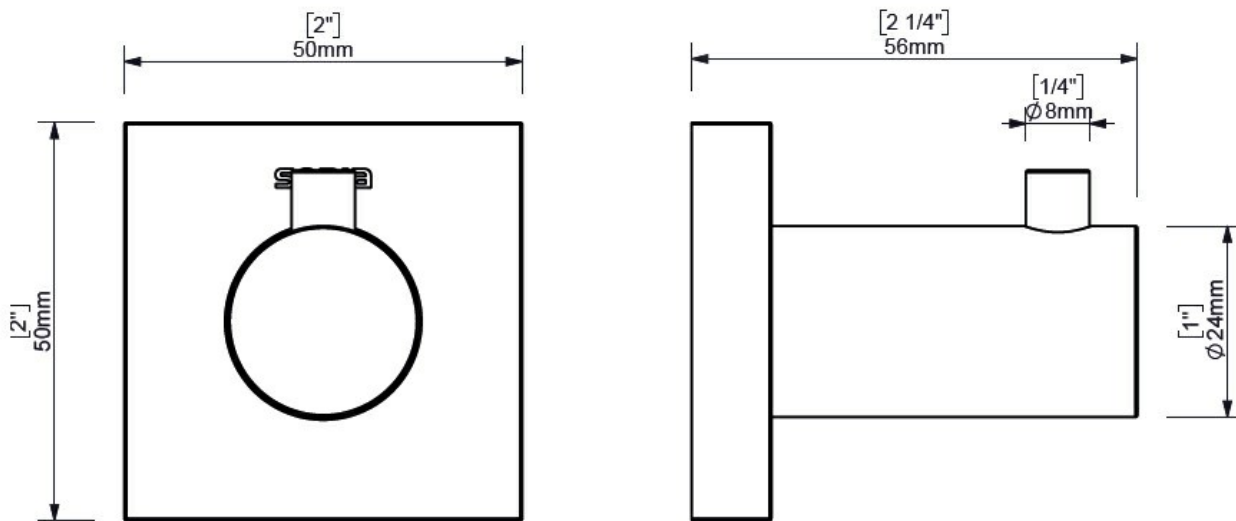

LINE ROBE HOOK CHROME

60206.02

ELEMENTi

Residential/Light
Commercial Use

Suitable for Residential/Light Commercial Use (Kitchens,
Bathrooms and Laundries in Hotels, Motels and
Retirement Villages).

10

Guarantee