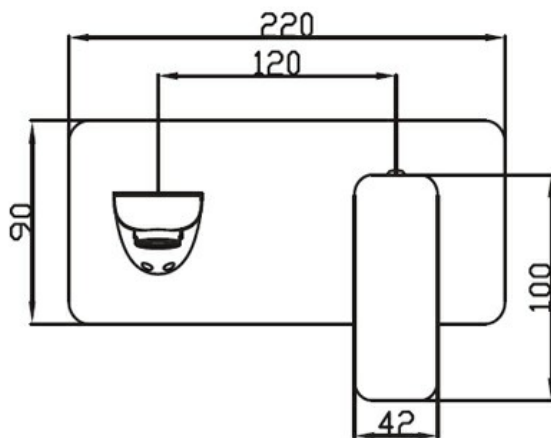

NEO WALL MOUNTED BASIN MIXER - BLACK

44235.13

$575

ELEMENTi