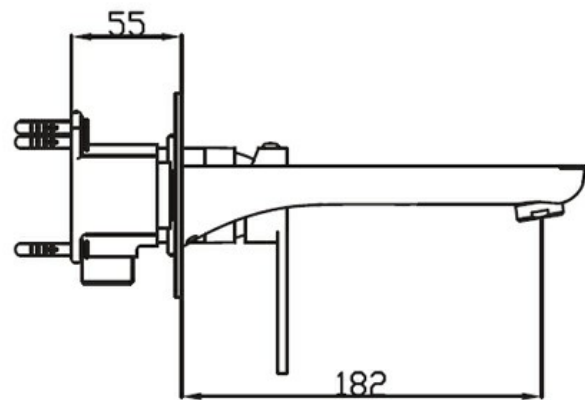

NEO WALL MOUNTED BASIN MIXER - BLACK

44235.13

\$575

ELEMENTi

Residential/Light Commercial Use

Suitable for Residential/Light Commercial Use (Kitchens, Bathrooms and Laundries in Hotels, Motels and Retirement Villages).