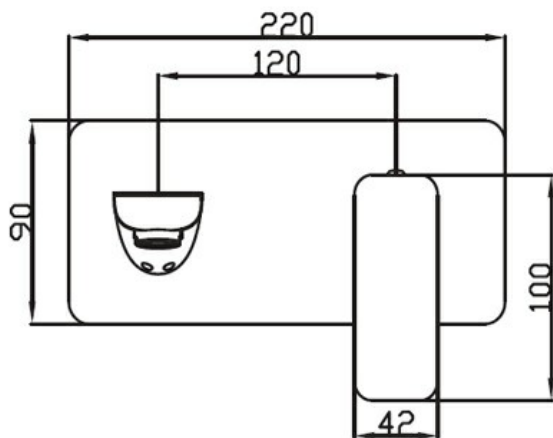

NEO WALL MOUNTED BASIN MIXER - CHROME

44235.02

$475

ELEMENTi