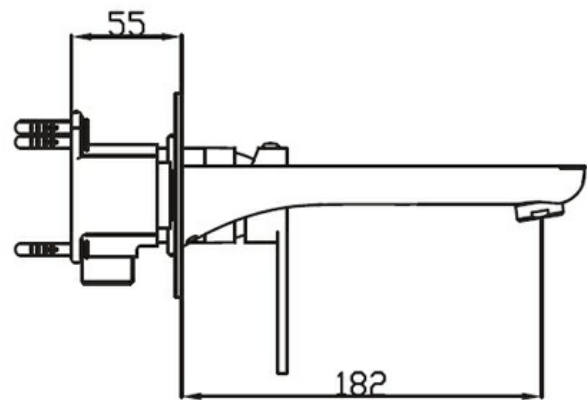

## NEO WALL MOUNTED BASIN MIXER - CHROME

44235.02

\$475

ELEMENTi

Residential/Light Commercial Use

Suitable for Residential/Light Commercial Use (Kitchens, Bathrooms and Laundries in Hotels, Motels and Retirement Villages).