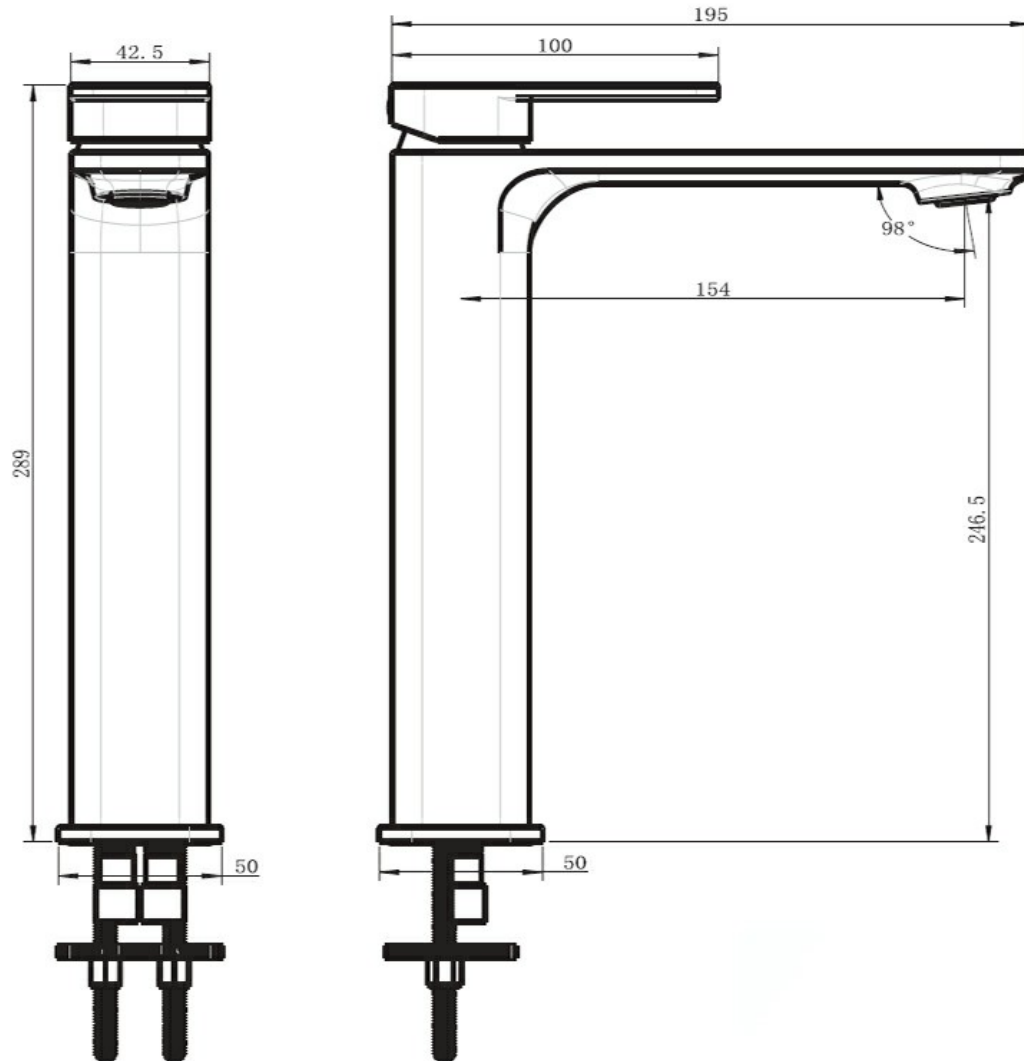

## NEO EXTENDED HEIGHT BASIN MIXER - GUN METAL

44233.29

\$785

ELEMENTi

Residential/Light Commercial Use

Suitable for Residential/Light Commercial Use (Kitchens, Bathrooms and Laundries in Hotels, Motels and Retirement Villages).

Crisp clean lines coupled with gentle refined curves offering a geometric design without the harsh edges.