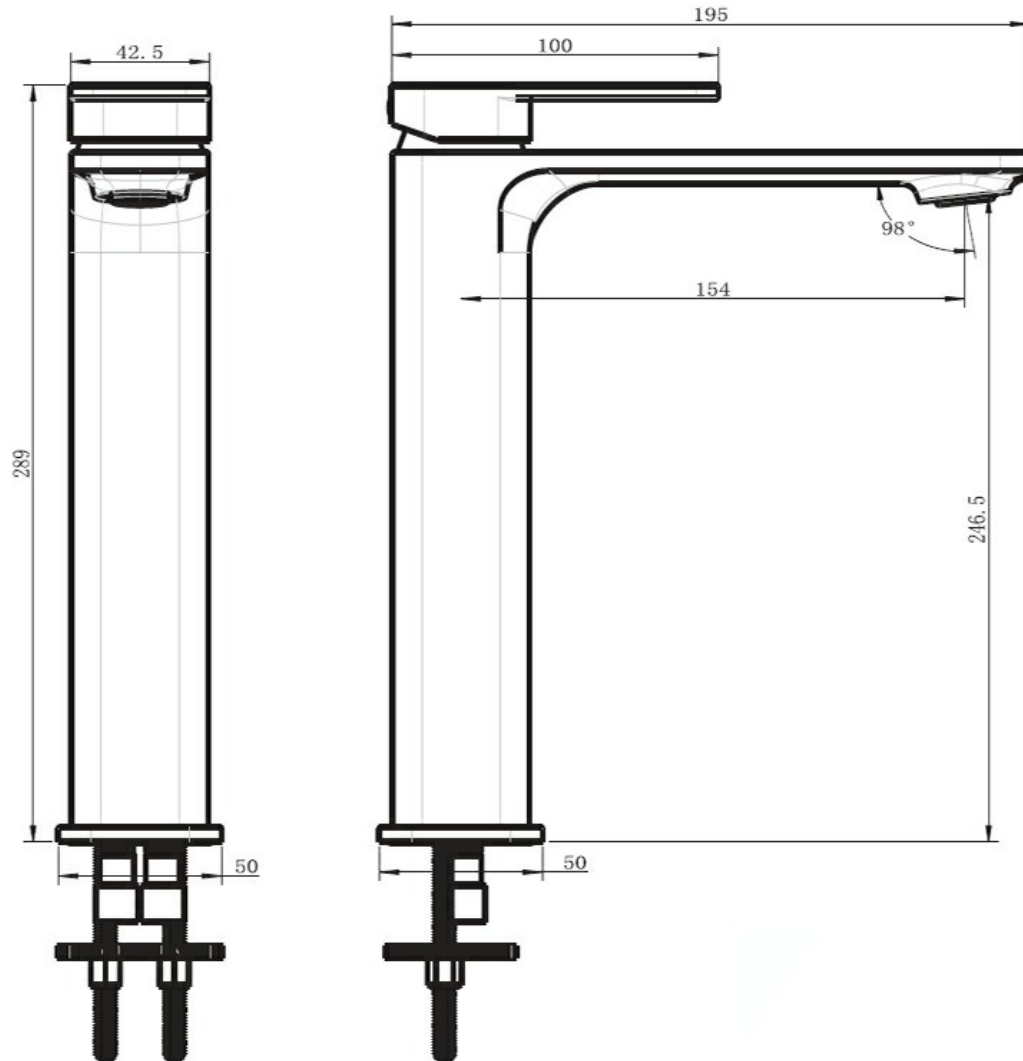

NEO EXTENDED HEIGHT BASIN MIXER - CHROME

44233.02

\$595

ELEMENTi

Residential/Light Commercial Use

Suitable for Residential/Light Commercial Use (Kitchens, Bathrooms and Laundries in Hotels, Motels and Retirement Villages).

Crisp clean lines coupled with gentle refined curves offering a geometric design without the harsh edges.