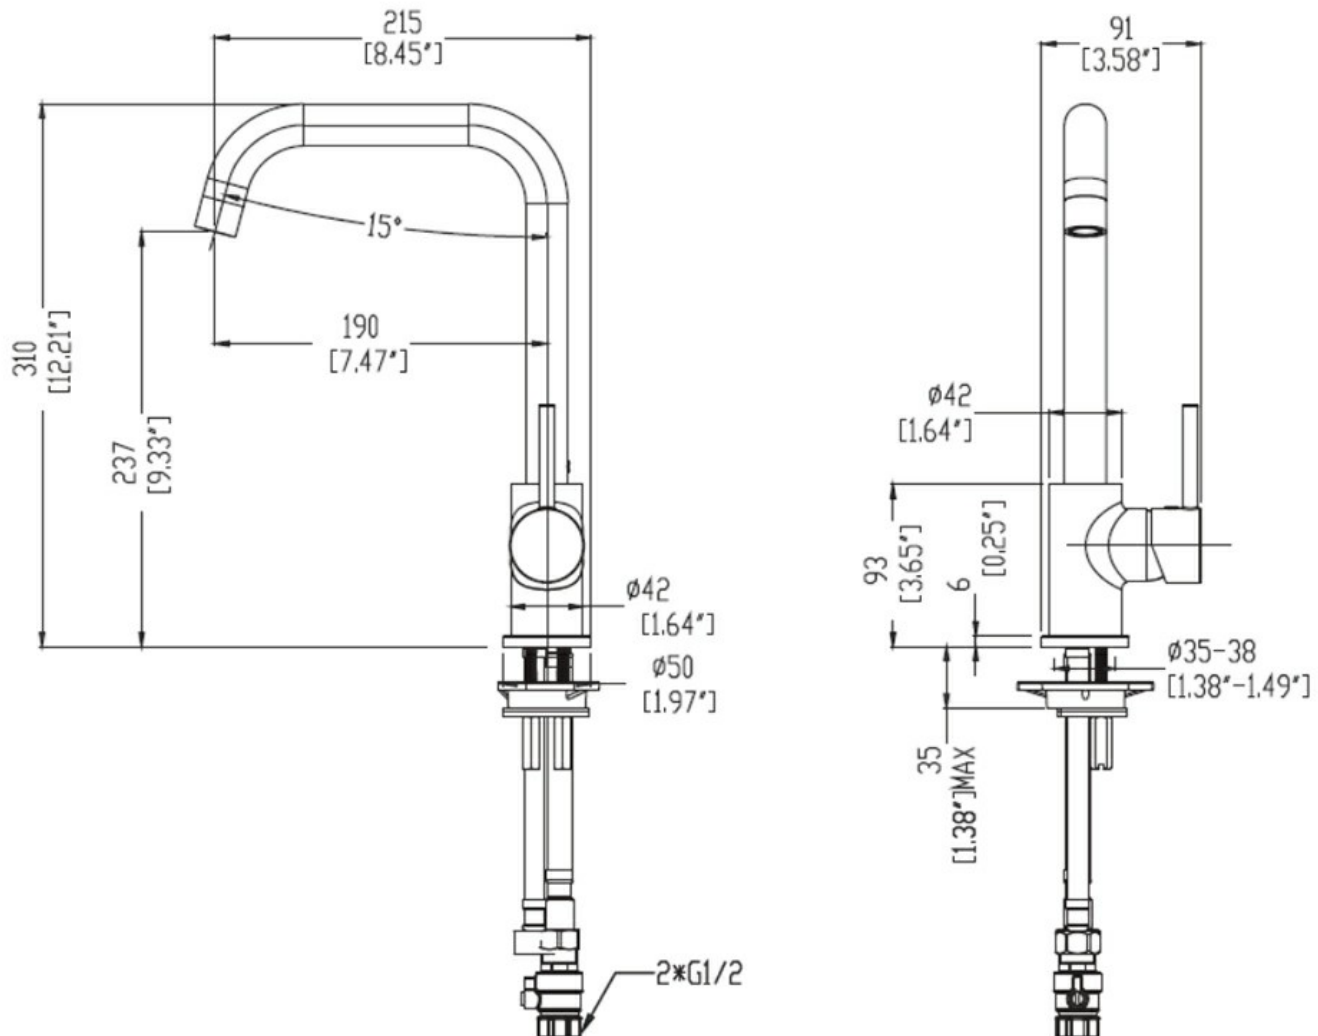

UNO SQUARE KITCHEN MIXER - GUN METAL

43935.29

ELEMENTi

Residential/Light
Commercial Use

Suitable for Residential/Light Commercial Use (Kitchens, Bathrooms and Laundries in Hotels, Motels and Retirement Villages).

5

Guarantee

5 Year Guarantee on coloured finish

10

Guarantee

10 Year Guarantee

4 Star WELS rating

7 litres per minute. Low/Unequal pressure.

5 Star WELS rating

5.5 litres per minute. Mains Pressure

Mains Pressure

Suitable for Mains Pressure.